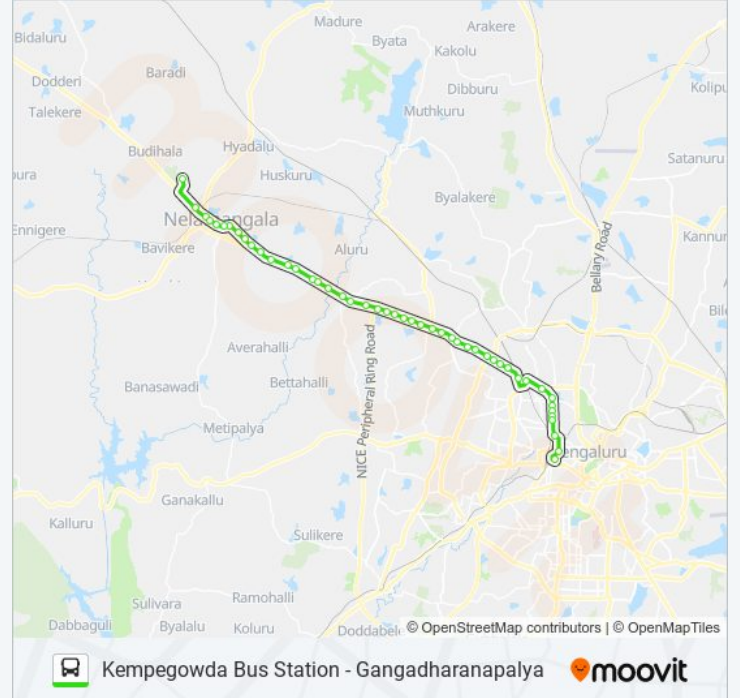

 **258-C KBS-GDP****Kempegowda Bus Station -
Gangadharanapalya**[Get The App](#)

The 258-C KBS-GDP bus line (Kempegowda Bus Station - Gangadharanapalya) has 2 routes. For regular weekdays, their operation hours are:

(1) Gangadharanapalya: 14:45(2) Kempegowda Bus Station: 16:30

Use the Moovit App to find the closest 258-C KBS-GDP bus station near you and find out when is the next 258-C KBS-GDP bus arriving.

Direction: Gangadharanapalya

Basavanahalli Cross

Lohithnagara

Gangadharanaplaya

Direction: Kempegowda Bus Station

46 stops

[VIEW LINE SCHEDULE](#)

Gangadharanaplaya

Lohithnagara