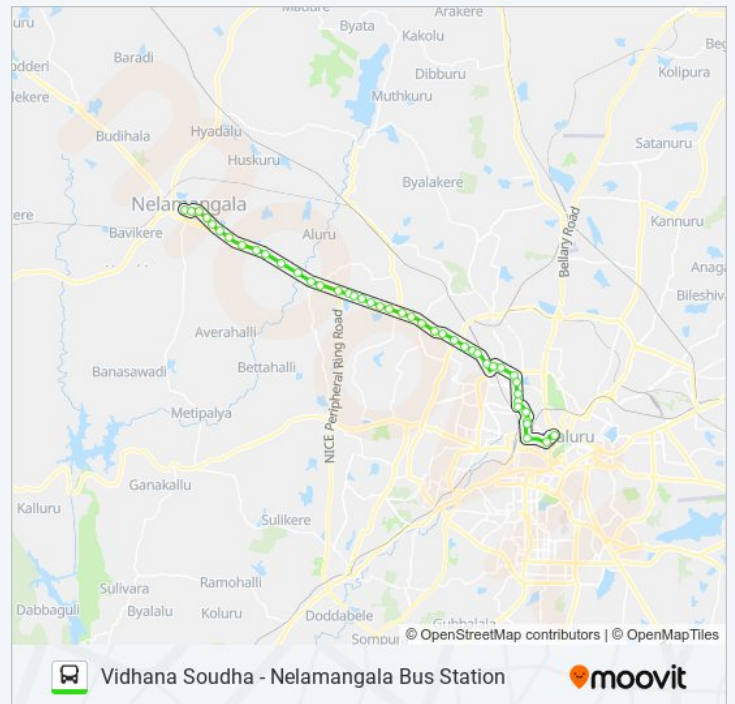

Yeshwanthapura Bus Station

Yeshwanthpura Circle

Tata Institute - Sankey Road

Wednesday	08:10
Thursday	08:10
Friday	08:10
Saturday	08:10

### 258-C VSD FLY bus Info

**Direction:** Vidhana Soudha

**Stops:** 44

**Trip Duration:** 77 min

**Line Summary:**

18th Cross Malleshwaram

13th Cross Malleshwaram

8th Cross Malleshwaram

Malleshwaram Circle

Malleshwaram Link Road

Sheshadripuram College

Swastik Sheshadripuram College

Anand Rao Circle

Maharani College

Vidhana Soudha

258-C VSD FLY bus time schedules and route maps are available in an offline PDF at [moovitapp.com](https://moovitapp.com). Use the [Moovit App](#) to see live bus times, train schedule or subway schedule, and step-by-step directions for all public transit in Bengaluru.