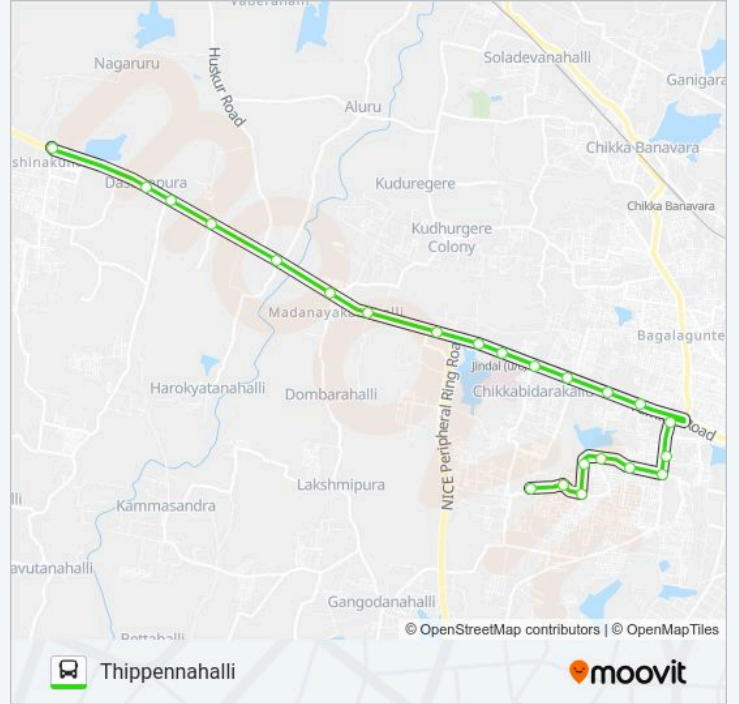

Bhuvaneshwari Nagara

Thippennahalli

263-A ASK-TPH bus time schedules and route maps are available in an offline PDF at moovitapp.com. Use the Moovit App to see live bus times, train schedule or subway schedule, and step-by-step directions for all public transit in Bengaluru.

© 2024 Moovit - All Rights Reserved