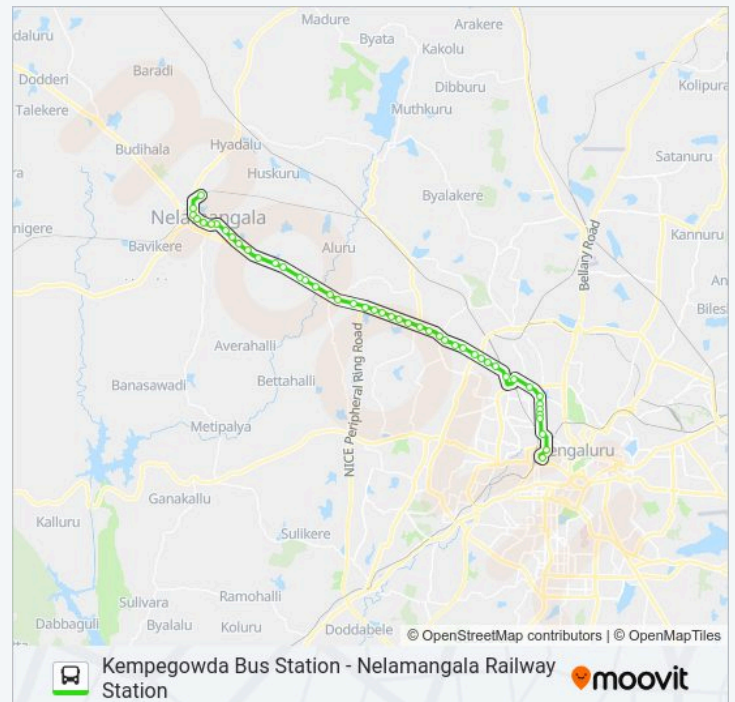

Central (Towards Malleshwaram)

Malleshwaram Circle

8th Cross Malleshwaram

11th Cross Malleshwaram

15th Cross Malleshwaram

18th Cross Malleshwaram

Tata Institute

Yeshwanthapura T.T.M.C

Govardhan Talkies

R.M.C.Yard (Yashwanthapura New Railway Station)

M.E.I.Factory

Goraguntepalya

C.M.T.I.

S.R.S.Peenya

Peenya

Jalahalli Cross

Jalahalli Cross

T Dasarahalli

8th Mile Dasarahalli

Nagasandra Metro Station

Widia Factory

Marison Factory

Chikkabidarakallu

Jindal

Anchepalya

Madavara Nice Road Junction (B.I.E.C)

T.C.I.

Madanayakanahalli

Makali

Adakimaranahalli Bridge

Adakamaranahalli

Dasanapura

Wednesday

11:00 - 14:40

Thursday

11:00 - 14:40

Friday

11:00 - 14:40

Saturday

11:00 - 14:40

258-C KBS-NMGRS bus Info

Direction: Nelamangala Railway Station

Stops: 47

Trip Duration: 69 min

Line Summary: