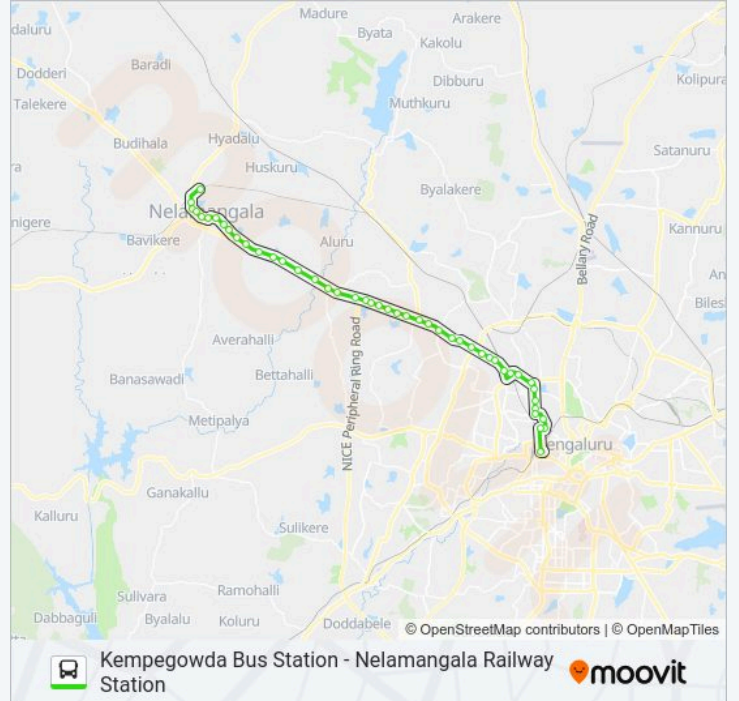

Yeshwanthpura Circle

Tata Institute - Sankey Road

18th Cross Malleshwaram

13th Cross Malleshwaram

8th Cross Malleshwaram

Malleshwaram Circle

Malleshwaram Link Road

Sheshadripuram College

Central (Towards K.B.S.Majestic)

Kempegowda Bus Station

Direction: Nelamangala Railway Station

47 stops

[VIEW LINE SCHEDULE](#)

Kempegowda Bus Station

Anand Rao Circle

258-C KBS-NMGRS bus Time Schedule