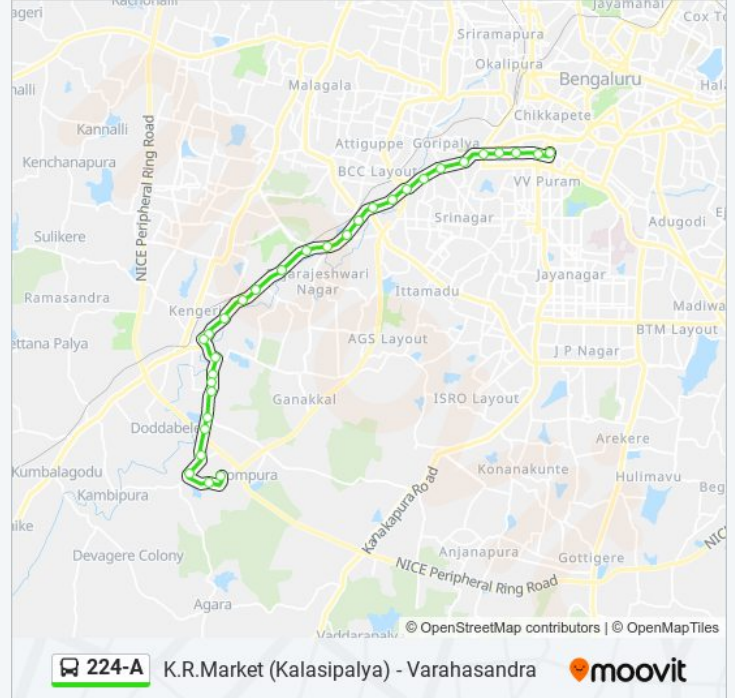

Mylasandra Cross

Kengeri Bus Station

Kengeri

Junction Of Gollahalli Road

Kodipalya

Vishwa Venkateshwara International School

Sridhara Gudda

Konasandra Cross

Konasandra

Hemmigepura

H Gollahalli Cross

Varahasandra Cross

Varahasandra

224-A bus time schedules and route maps are available in an offline PDF at moovitapp.com. Use the [Moovit App](#) to see live bus times, train schedule or subway schedule, and step-by-step directions for all public transit in Bengaluru.

[About Moovit](#) • [MaaS Solutions](#) • [Supported Countries](#) • [Mooviter Community](#)

© 2024 Moovit - All Rights Reserved

Check Live Arrival Times