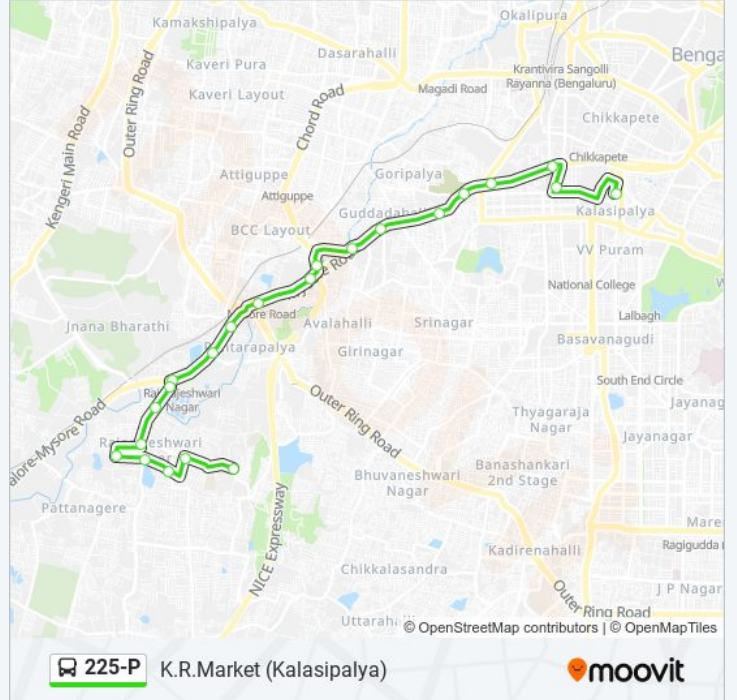

 **225-P**

K.R.Market (Kalasipalya)

Get The App

The 225-P bus line K.R.Market (Kalasipalya) has one route. For regular weekdays, their operation hours are:

(1) K.R.Market (Kalasipalya): 08:40 - 19:45

Use the Moovit App to find the closest 225-P bus station near you and find out when is the next 225-P bus arriving.

Direction: K.R.Market (Kalasipalya)

22 stops

[VIEW LINE SCHEDULE](#)

Bangarappa Nagara
Devadiga Soudha
Nimishamba Temple
Pattanagere Jayanna Circle
Rajarajeshwari Temple
Rajarajeshwari School
Petrol Bunk Rajarajeshwari Nagara
Rajarajeshwarinagara Gate
Rajarajeshwari Nagara Gate
B.W.S.S.B.Quarters Nayandahalli
Nayandahalli
Mysore Road Metro Station
B.H.E.L.
Deepanjalinagara
Bapujinagara
New Guddadahalli
Mysore Road Toll Gate
Mysore Circle
Sirsi Circle
Vinayaka Talkies
Rayan Circle
K.R.Market (Kalasipalya)

225-P bus Time Schedule

K.R.Market (Kalasipalya) Route Timetable:

Sunday	08:40 - 19:45
Monday	08:40 - 19:45
Tuesday	08:40 - 19:45
Wednesday	08:40 - 19:45
Thursday	08:40 - 19:45
Friday	08:40 - 19:45
Saturday	08:40 - 19:45

225-P bus Info

Direction: K.R.Market (Kalasipalya)

Stops: 22

Trip Duration: 30 min

Line Summary:

225-P bus time schedules and route maps are available in an offline PDF at moovitapp.com. Use the [Moovit App](#) to see live bus times, train schedule or subway schedule, and step-by-step directions for all public transit in Bengaluru.