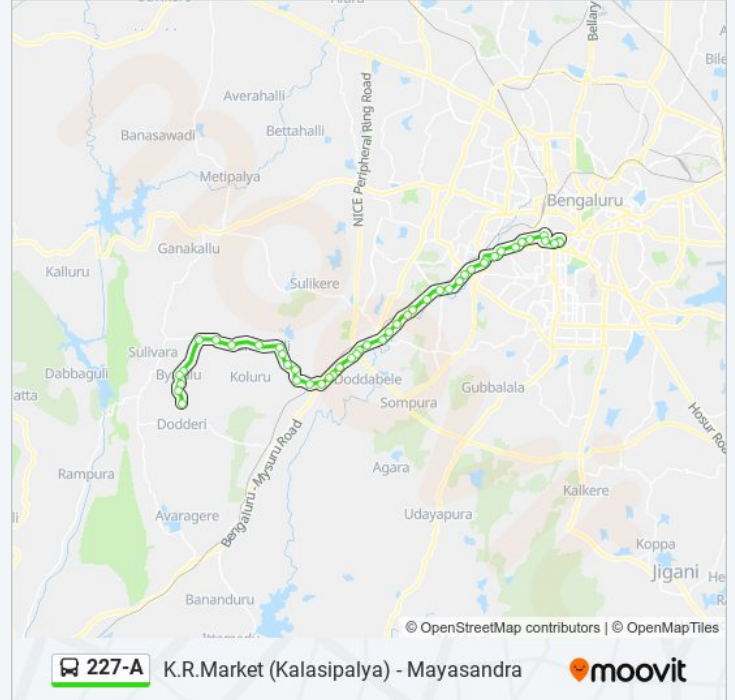

Sirsi Circle

Vinayaka Talkies

Rayan Circle

Tippu Sulthan Palace

K.R.Market (Kalasipalya)

Direction: Mayasandra

46 stops

[VIEW LINE SCHEDULE](#)