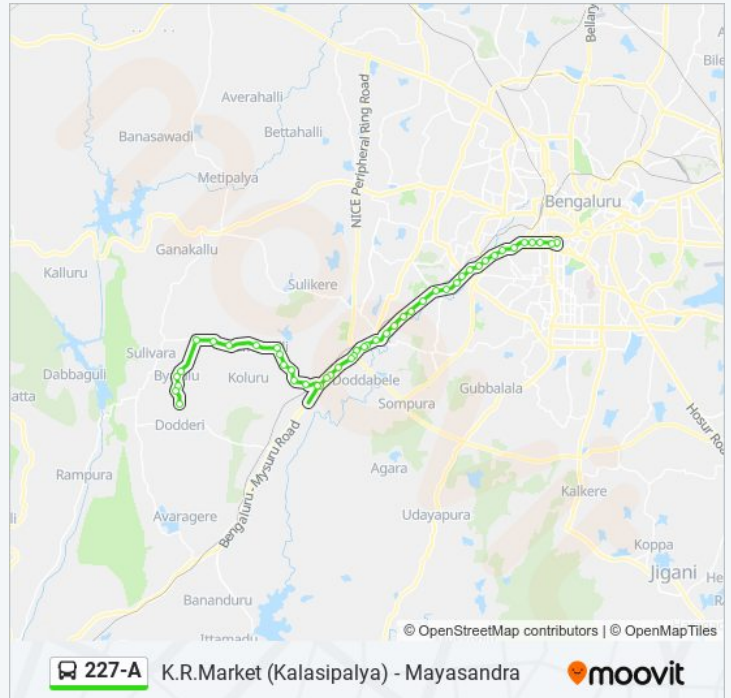

Ramohalli

227-A bus Info

Direction: Mayasandra

Stops: 46

Trip Duration: 70 min

Line Summary:

Kethohalli

Dodda Aladamara