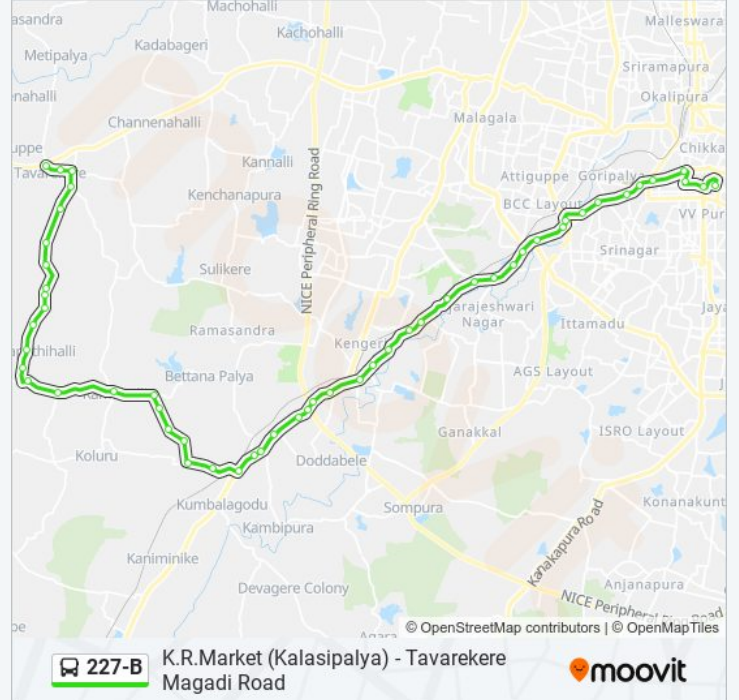

Bapujinagara

New Guddadahalli

Mysore Road Toll Gate

Mysore Circle

Sirsi Circle

Vinayaka Talkies

Rayan Circle

Tippu Sulthan Palace

K.R.Market (Kalasipalya)

Direction: Tavarekere Magadi Road

227-B bus Time Schedule

53 stops

[VIEW LINE SCHEDULE](#)

K.R.Market (Kalasipalya)

Tippu Sulthan Palace

Rayan Circle