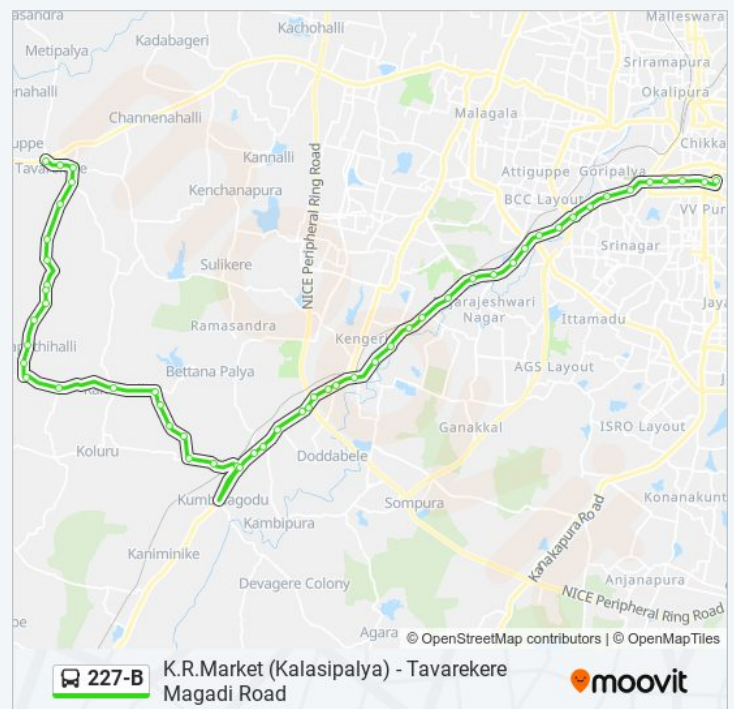

Anchepalya Bidadi Road

Juggath Pharma

Ramohalli Cross

Ramohalli Cross

Tavarekere Magadi Road Route Timetable:

Sunday	05:50 - 16:20
Monday	05:50 - 16:20
Tuesday	05:50 - 16:20
Wednesday	05:50 - 16:20
Thursday	05:50 - 16:20
Friday	05:50 - 16:20
Saturday	05:50 - 16:20

227-B bus Info

Direction: Tavarekere Magadi Road

Stops: 53

Trip Duration: 77 min

Line Summary:

Gerupalya

Subbarayappanapalya Cross

Bheemanakuppe Cross