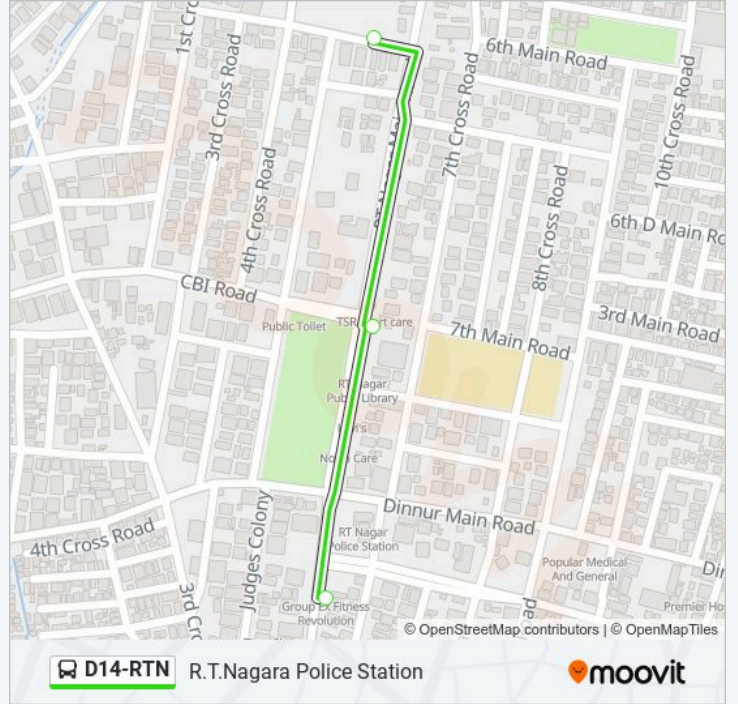

Use the Moovit App to find the closest D14-RTN bus station near you and find out when is the next D14-RTN bus arriving.

Direction: Depot 14 Gate

3 stops

[VIEW LINE SCHEDULE](#)

R.T.Nagara Police Station

R.T.Nagara

D14-RTN bus Info**Direction:** Depot 14 Gate**Stops:** 3**Trip Duration:** 1 min**Line Summary:**

Direction: R.T.Nagara Police Station

3 stops

[VIEW LINE SCHEDULE](#)

Depot 14 Gate

R.T.Nagara

R.T.Nagara Police Station

D14-RTN bus Time Schedule

R.T.Nagara Police Station Route Timetable:

Sunday	05:40 - 15:15
Monday	05:40 - 15:15
Tuesday	05:40 - 15:15
Wednesday	05:40 - 15:15
Thursday	05:40 - 15:15
Friday	05:40 - 15:15
Saturday	05:40 - 15:15

D14-RTN bus Info

Direction: R.T.Nagara Police Station

Stops: 3

Trip Duration: 2 min

Line Summary:

D14-RTN bus time schedules and route maps are available in an offline PDF at moovitapp.com. Use the Moovit App to see live bus times, train schedule or subway schedule, and step-by-step directions for all public transit in Bengaluru.