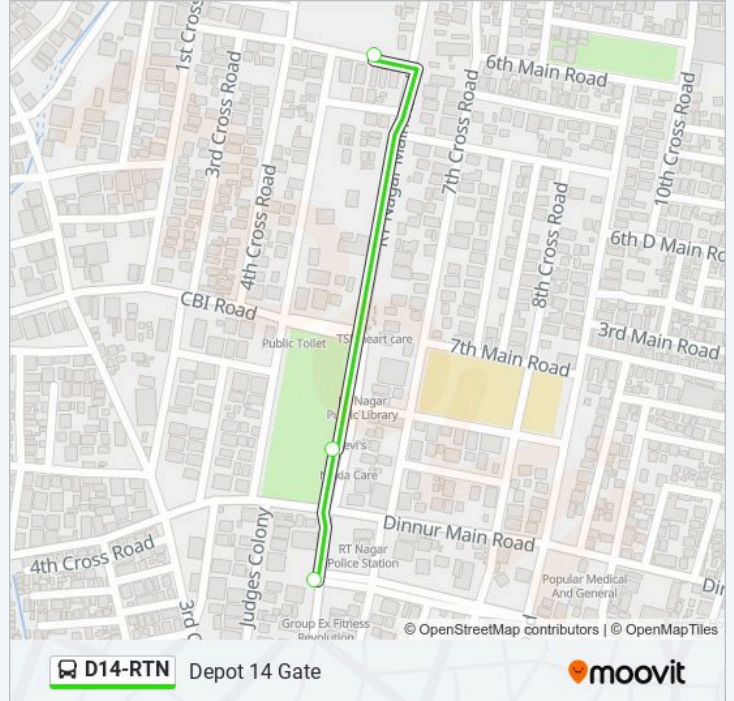

 **D14-RTN**

Depot 14 Gate

[Get The App](#)

The D14-RTN bus line (Depot 14 Gate) has 2 routes. For regular weekdays, their operation hours are:

(1) Depot 14 Gate: 05:44 - 21:43(2) R.T.Nagara Police Station: 05:40 - 15:15

Use the Moovit App to find the closest D14-RTN bus station near you and find out when is the next D14-RTN bus arriving.

Direction: Depot 14 Gate

3 stops

[VIEW LINE SCHEDULE](#)

R.T.Nagara Police Station

R.T.Nagara

Depot 14 Gate

D14-RTN bus Time Schedule

Depot 14 Gate Route Timetable:

Sunday	05:44 - 21:43
Monday	05:44 - 21:43
Tuesday	05:44 - 21:43
Wednesday	05:44 - 21:43
Thursday	05:44 - 21:43
Friday	05:44 - 21:43
Saturday	05:44 - 21:43

D14-RTN bus Info**Direction:** Depot 14 Gate**Stops:** 3**Trip Duration:** 1 min**Line Summary:**

Direction: R.T.Nagara Police Station

3 stops

[VIEW LINE SCHEDULE](#)

Depot 14 Gate

R.T.Nagara

R.T.Nagara Police Station