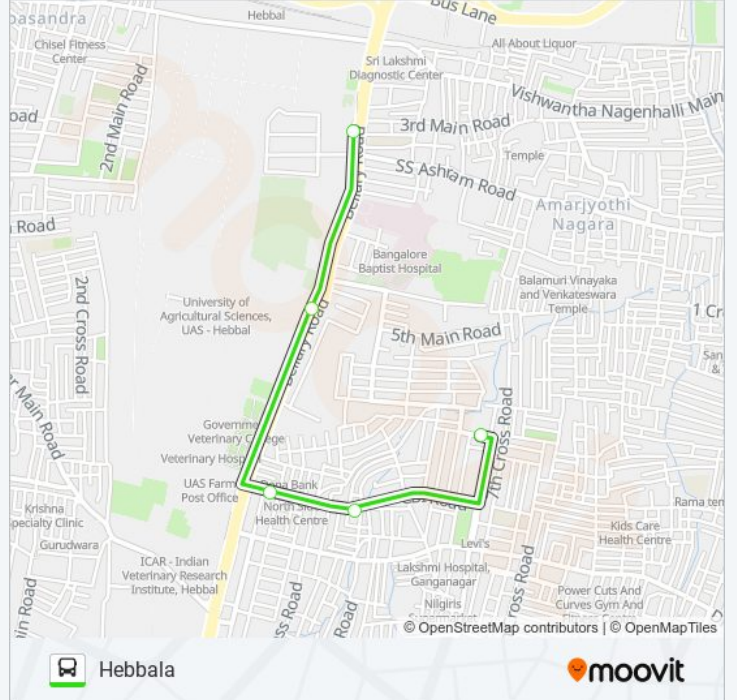

 **D14-HBLB**

Hebbala

[Get The App](#)

The D14-HBLB bus line Hebbala has one route. For regular weekdays, their operation hours are:

(1) Hebbala: 06:50 - 14:50

Use the Moovit App to find the closest D14-HBLB bus station near you and find out when is the next D14-HBLB bus arriving.

**Direction: Hebbala**

5 stops

[VIEW LINE SCHEDULE](#)

Depot 14 Gate

Vasanthappa Block

C.B.I.

Canara Bank Hebbala

Hebbala

**D14-HBLB bus Time Schedule**

Hebbala Route Timetable:

Sunday	06:50 - 14:50
Monday	06:50 - 14:50
Tuesday	06:50 - 14:50
Wednesday	06:50 - 14:50
Thursday	06:50 - 14:50
Friday	06:50 - 14:50
Saturday	06:50 - 14:50

**D14-HBLB bus Info****Direction:** Hebbala**Stops:** 5**Trip Duration:** 5 min**Line Summary:**

D14-HBLB bus time schedules and route maps are available in an offline PDF at [moovitapp.com](https://moovitapp.com). Use the [Moovit App](#) to see live bus times, train schedule or subway schedule, and step-by-step directions for all public transit in Bengaluru.