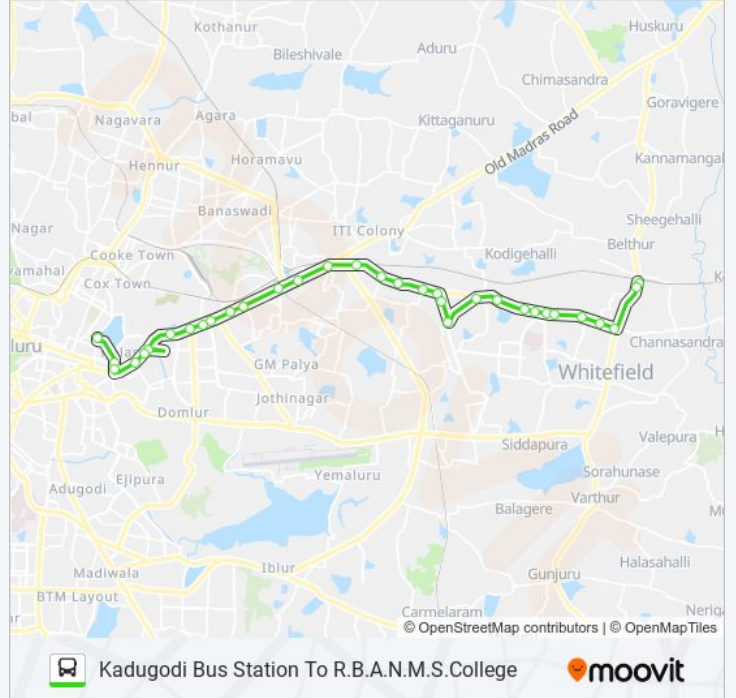

Benniganahalli

Baiyappanahalli Metro Station

N.G.E.F.

Swamy Vivekananda Metro Station

Swamy Vivekananda Metro Station / Isolation Hospital

Binnamangala (Indiranagara R.T.O.Office)

Depot 6 Indiranagara

Halasuru

Halasuru

Halasuru Police Station

Trinity Circle / Lido Talkies

Begum Mahal

R.B.A.N.M.S.College

KDG-RBANMS bus time schedules and route maps are available in an offline PDF at moovitapp.com. Use the Moovit App to see live bus times, train schedule or subway schedule, and step-by-step directions for all public transit in Bengaluru.

© 2024 Moovit - All Rights Reserved