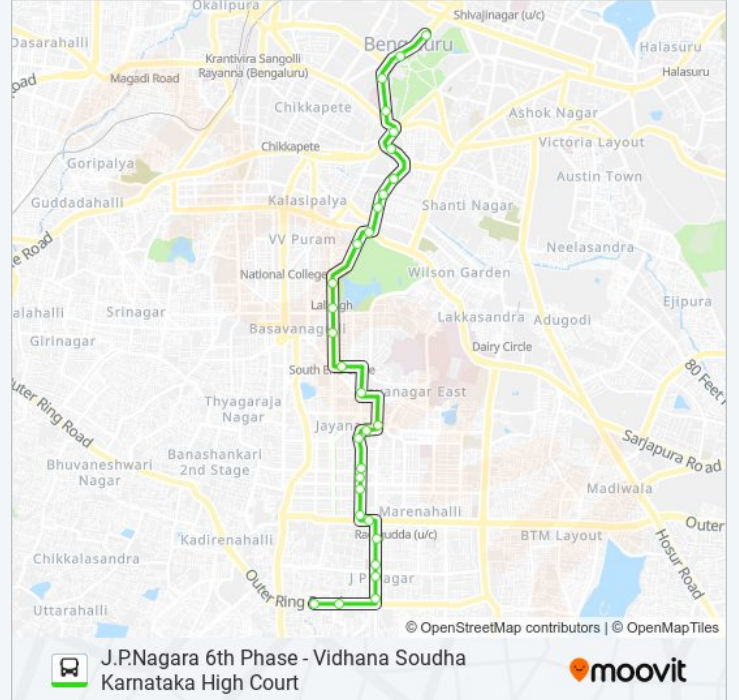

J.P.Nagara 6th Phase Route Timetable:

Sunday	17:45
Monday	17:45
Tuesday	17:45
Wednesday	17:45
Thursday	17:45
Friday	17:45
Saturday	17:45

2-E JPN6-VSD bus Info**Direction:** J.P.Nagara 6th Phase**Stops:** 30**Trip Duration:** 32 min**Line Summary:**

J.P.Nagara Power House

J.P.Nagara 6th Phase

Direction: Vidhana Soudha Karnataka High Court

24 stops

[VIEW LINE SCHEDULE](#)

J.P.Nagara 6th Phase

J.P.Nagara Power House

J.P. Nagara 15th Cross