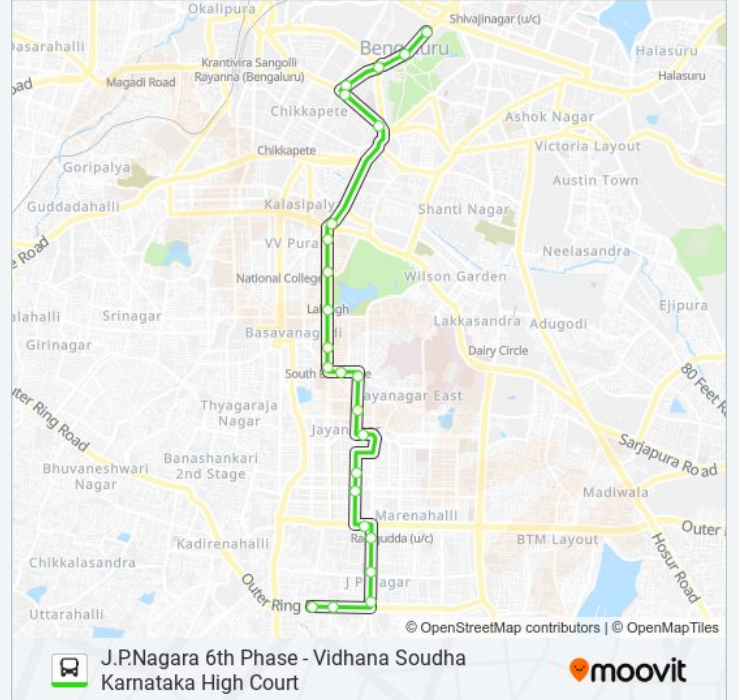

St. Marthas Hospital Corporation

Mysore Bank

City Civil Court

K.R.Circle

Vidhana Soudha Metro Station

Vidhana Soudha Karnataka High Court

2-E JPN6-VSD bus time schedules and route maps are available in an offline PDF at moovitapp.com. Use the Moovit App to see live bus times, train schedule or subway schedule, and step-by-step directions for all public transit in Bengaluru.

© 2024 Moovit - All Rights Reserved