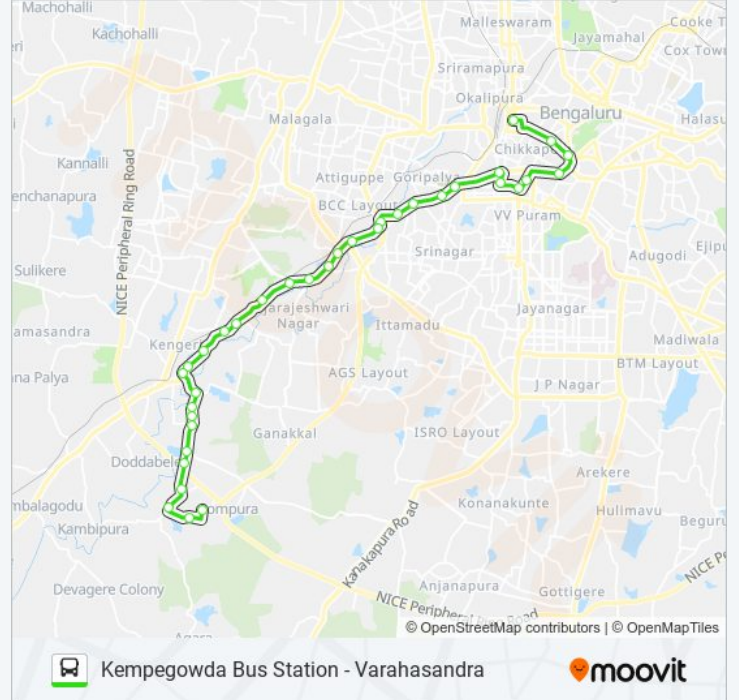

Use the Moovit App to find the closest 224-A KBS-VRS bus station near you and find out when is the next 224-A KBS-VRS bus arriving.

Direction: Kempegowda Bus Station

35 stops

[VIEW LINE SCHEDULE](#)

Varahasandra
Varahasandra Cross
H Gollahalli Cross
Hemmigepura
Konasandra
Konasandra Cross
Sridhara Gudda
Vishwa Venkateshwara International School
Kodipalya
Junction Of Gollahallii Road
Kengeri
Kengeri Bus Station
Mylasandra Cross
Dubasipalya Cross
R.V.College
Jayaram Das Factory
Bengaluru University Gate
Rajarajeshwari Nagara Gate
B.W.S.S.B.Quarters Nayandahalli
Nayandahalli
Mysore Road Metro Station

224-A KBS-VRS bus Info**Direction:** Kempegowda Bus Station**Stops:** 35**Trip Duration:** 43 min**Line Summary:**

B.H.E.L.

Deepanjalinagara

Bapujinagara

New Guddadahalli

Mysore Road Toll Gate

Mysore Circle

Vinayaka Talkies

Rayan Circle

Tippu Sulthan Palace

K.R.Market (Kalasipalya)

Town Hall

St.Marthas Hospital Corporation

Mysore Bank

Kempegowda Bus Station

Direction: Varahasandra

39 stops

[VIEW LINE SCHEDULE](#)

Kempegowda Bus Station

Maharani College

K.R.Circle

St Marthas Hospital Corporation

Corporation