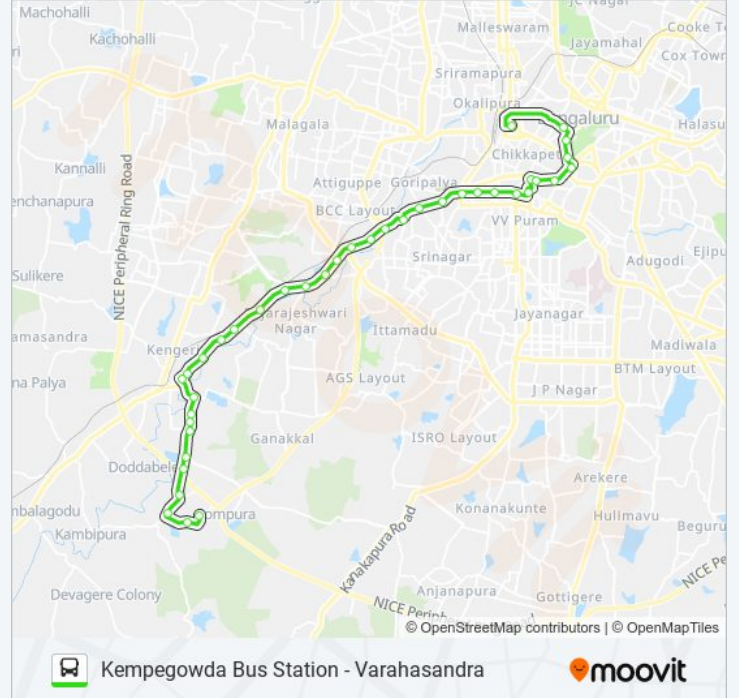

224-A KBS-VRS**Kempegowda Bus Station - Varahasandra**[Get The App](#)

The 224-A KBS-VRS bus line (Kempegowda Bus Station - Varahasandra) has 2 routes. For regular weekdays, their operation hours are:

(1) Kempegowda Bus Station: 04:20 - 09:00(2) Varahasandra: 05:21

224-A KBS-VRS bus Time Schedule

Kempegowda Bus Station Route Timetable:

| | |
|-----------|---------------|
| Sunday | 04:20 - 09:00 |
| Monday | 04:20 - 09:00 |
| Tuesday | 04:20 - 09:00 |
| Wednesday | 04:20 - 09:00 |
| Thursday | 04:20 - 09:00 |
| Friday | 04:20 - 09:00 |
| Saturday | 04:20 - 09:00 |

Konasandra

Hemmigepura

H Gollahalli Cross

Varahasandra Cross

Varahasandra

224-A KBS-VRS bus time schedules and route maps are available in an offline PDF at moovitapp.com. Use the Moovit App to see live bus times, train schedule or subway schedule, and step-by-step directions for all public transit in Bengaluru.