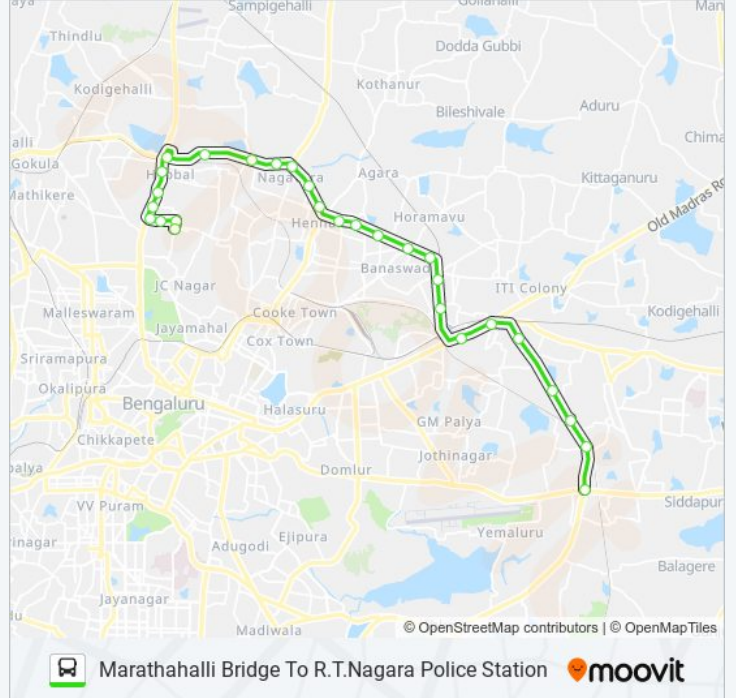

500-D MRHB-RTNP**Marathahalli Bridge To R.T.Nagara Police Station**

Get The App

The 500-D MRHB-RTNP bus line Marathahalli Bridge To R.T.Nagara Police Station has one route. For regular weekdays, their operation hours are:

(1) R.T.Nagara Police Station: 20:55

Use the Moovit App to find the closest 500-D MRHB-RTNP bus station near you and find out when is the next 500-D MRHB-RTNP bus arriving.

Direction: R.T.Nagara Police Station

Sunday	20:55
Monday	20:55
Tuesday	20:55
Wednesday	20:55
Thursday	20:55
Friday	20:55
Saturday	20:55

500-D MRHB-RTNP bus Info**Direction:** R.T.Nagara Police Station**Stops:** 28**Trip Duration:** 43 min**Line Summary:**

500-D MRHB-RTNP bus time schedules and route maps are available in an offline PDF at moovitapp.com. Use the [Moovit App](#) to see live bus times, train schedule or subway schedule, and step-by-step directions for all public transit in Bengaluru.