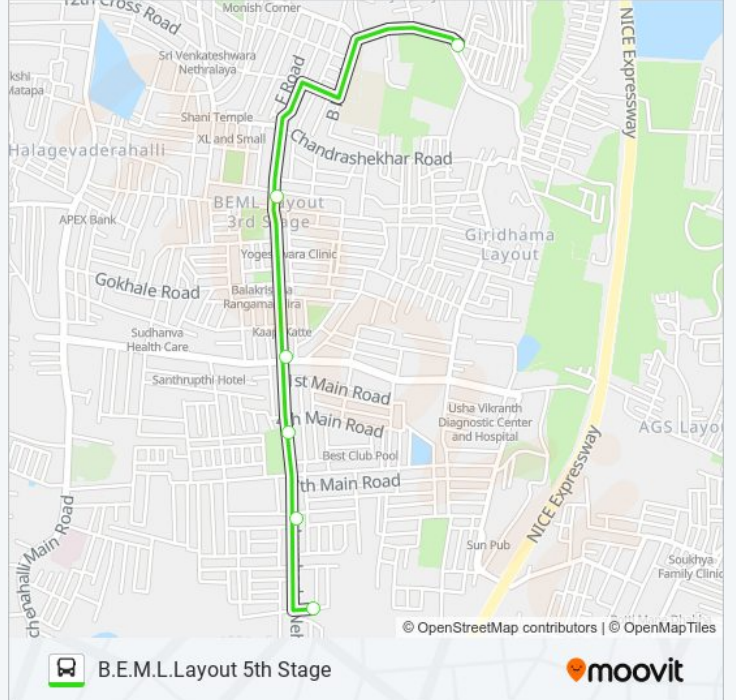

Use the Moovit App to find the closest 225-G BGPN-BEML5 bus station near you and find out when is the next 225-G BGPN-BEML5 bus arriving.

Direction: B.E.M.L.Layout 5th Stage

6 stops

[VIEW LINE SCHEDULE](#)

Sunday	18:30
Monday	18:30
Tuesday	18:30
Wednesday	18:30
Thursday	18:30
Friday	18:30
Saturday	18:30

225-G BGPN-BEML5 bus Info

Direction: B.E.M.L.Layout 5th Stage

Stops: 6

Trip Duration: 7 min

Line Summary:

225-G BGPN-BEML5 bus time schedules and route maps are available in an offline PDF at moovitapp.com. Use the Moovit App to see live bus times, train schedule or subway schedule, and step-by-step directions for all public transit in Bengaluru.