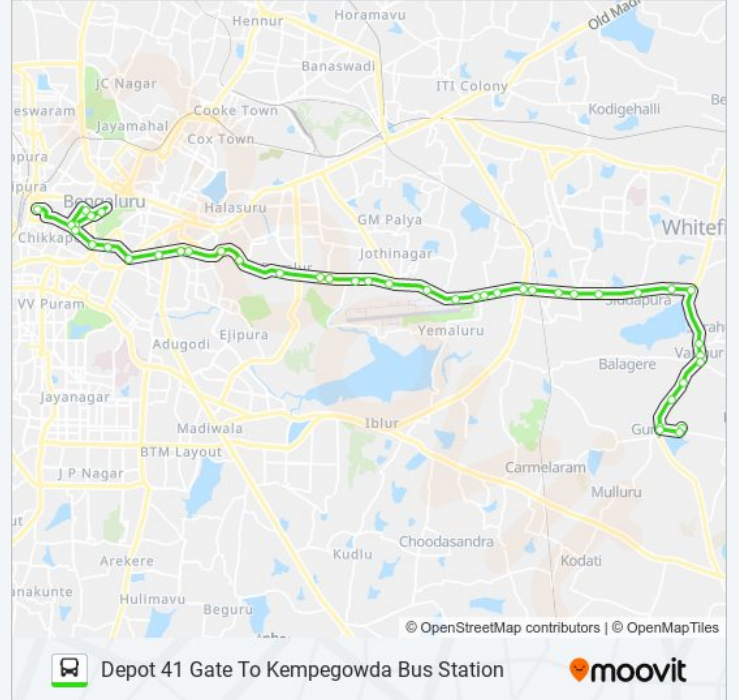

KBS-1K KBS-VSD-D41G

Depot 41 Gate To Kempegowda Bus Station

Get The App

The KBS-1K KBS-VSD-D41G bus line Depot 41 Gate To Kempegowda Bus Station has one route. For regular weekdays, their operation hours are:

KBS-1K KBS-VSD-D41G bus Time Schedule

Kempegowda Bus Station Route Timetable:

Sunday	08:30
Monday	08:30
Tuesday	08:30
Wednesday	08:30
Thursday	08:30
Friday	08:30
Saturday	08:30

KBS-1K KBS-VSD-D41G bus Info**Direction:** Kempegowda Bus Station**Stops:** 43**Trip Duration:** 73 min**Line Summary:**

Mysore Bank

City Civil Court

K.R.Circle

Vidhana Soudha Metro Station

Maharani College

Cauvery Bhavana

Kempegowda Bus Station

KBS-1K KBS-VSD-D41G bus time schedules and route maps are available in an offline PDF at moovitapp.com. Use the Moovit App to see live bus times, train schedule or subway schedule, and step-by-step directions for all public transit in Bengaluru.

© 2024 Moovit - All Rights Reserved