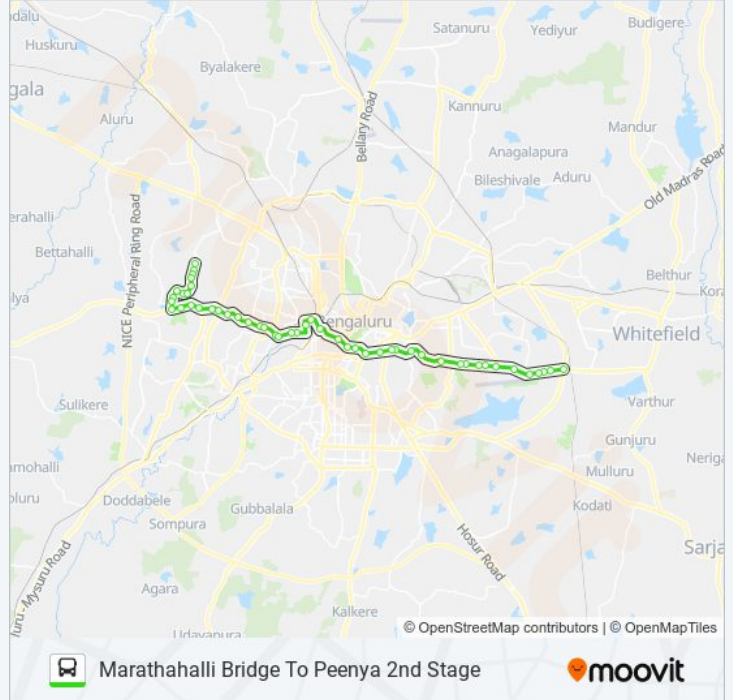

Mysore Bank
Kempegowda Bus Station
Okalipura
Minerva Mill
5th Cross Magadi Road
10th Cross Magadi Road
Tollgate Magadi Main Road
Magadi Road Toll Gate
Agrahara Dasarahalli
Agrahara Dasarahalli
K.H.B.Colony
Kamakshipalya
Pooja Convention Hall
Sumanahalli
Kottigepalya
Junction Of Sunkadakatte
Sunkadakatte
Janapriya Apartment
Herohalli Cross
Maruthi Nagara
Mahadeshwara Nagara
Prasanna Layout
Mariyappa Extension
Neelagiri Thopu
Hegganahalli Cross
Hegganahalli
Hegganahalli
Milk Dairy Goodwill School
Peenya 2nd Stage

MBS-12 PSS-KBS-MRHB bus time schedules and route maps are available in an offline PDF at moovitapp.com. Use the [Moovit App](#) to see live bus times, train schedule or subway schedule, and step-by-step directions for all public transit in Bengaluru.

Check Live Arrival Times