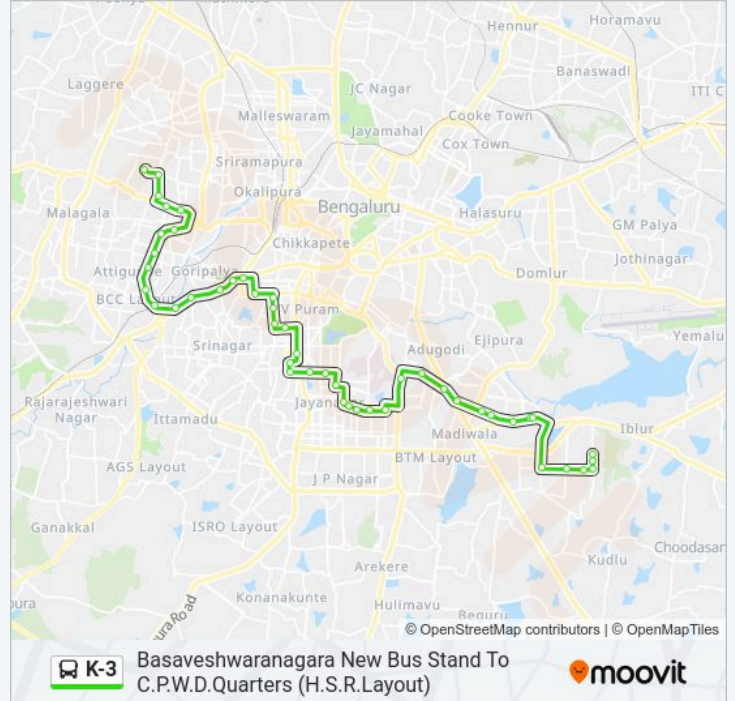

North Road

Basavanagudi Police Station

Netakallappa Circle

Nagasandra Circle

Surana College

Vijaya High School

Jayanagara 3rd Block

Jayanagara 4th Block

Jayanagara Church

Jayanagara Church

Sanjay Gandhi Hospital

Carmel Convent

Bangalore Dairy Circle

Muneshwara Temple

Hosur Road Junction

St Johns Hospital

Koramangala Water Tank

Kudure Mukha Colony

St Francis College / John Fowler

Koramangala

Koramangala 1st Block

H.S.R Layout (B.D.A Complex)

Jnana Srushti School

H.S.R.Layout (K.E.B.Junction)

N.I.F.T.College

C.P.W.D.Quarters

C.P.W.D.Quarters (H.S.R.Layout)

K-3 bus time schedules and route maps are available in an offline PDF at moovitapp.com. Use the Moovit App to see live bus times, train schedule or subway schedule, and step-by-step directions for all public transit in Bengaluru.

© 2024 Moovit - All Rights Reserved