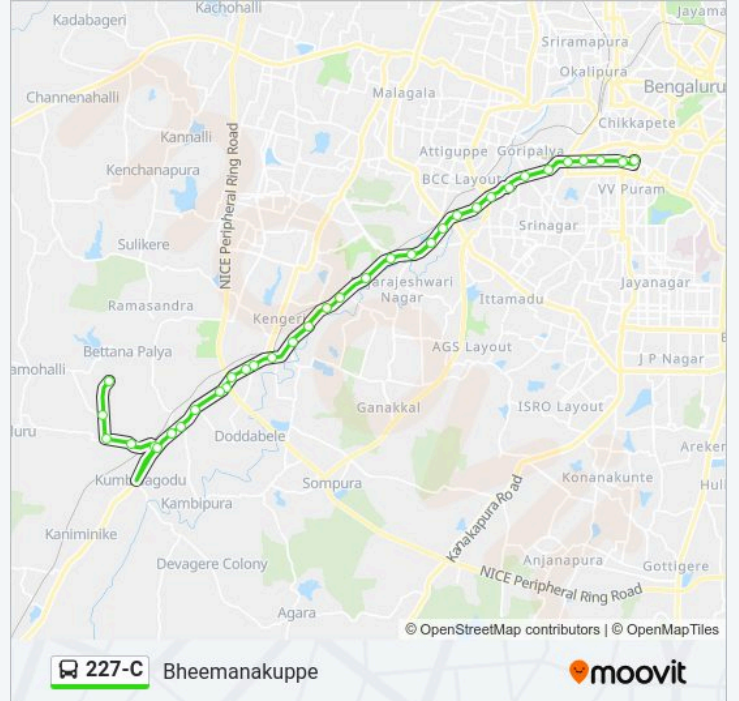

Kengeri Metro Station

I.M.A.C.India

Depot 12 Gate

Kengeri Road Junction

Basavanagara Kengeri

R.R.Medical College

Anchepalya Bidadi Road

Juggath Pharma

Ramohalli Cross

Ramohalli Cross

Gerupalya

Subbarayappanapalya Cross

Bheemanakuppe Cross

Bheemanakuppe

Direction: K.R.Market (Kalasipalya)

34 stops

[VIEW LINE SCHEDULE](#)

Bheemanakuppe

Bheemanakuppe Cross

Subbarayappanapalya Cross

Gerupalya

Ramohalli Cross

Juggath Pharma

Anchepalya Bidadi Road

R.R.Medical College

Basavanagara Kengeri

Kengeri Road Junction

Depot 12 Gate

I.M.A.C.India

Kengeri Police Station

Kengeri Bus Station

Mylasandra Cross

227-C bus Time Schedule

K.R.Market (Kalasipalya) Route Timetable:

Sunday	05:05 - 20:15
Monday	05:05 - 20:15
Tuesday	05:05 - 20:15
Wednesday	05:05 - 20:15
Thursday	05:05 - 20:15
Friday	05:05 - 20:15
Saturday	05:05 - 20:15

227-C bus Info

Direction: K.R.Market (Kalasipalya)

Stops: 34

Trip Duration: 54 min

Line Summary: