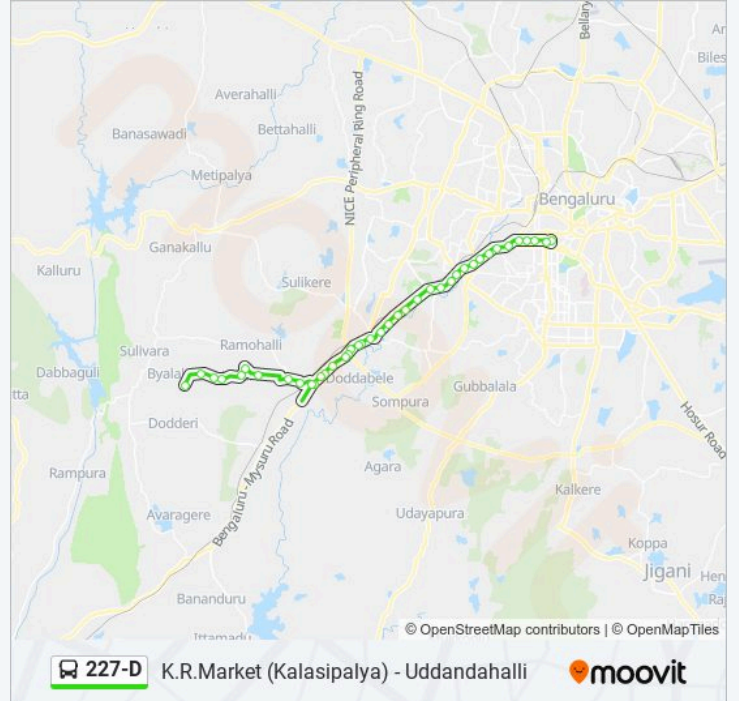

Nayandahalli

B.W.S.S.B.Quarters Nayandahalli

Rajarajeshwari Nagara Gate

Bengaluru University Gate

Jayaram Das Factory

R.V.College

Dubasipalya Cross

Mylasandra Cross

Kengeri Bus Station

Kengeri Police Station

Kengeri Metro Station

I.M.A.C.India

Depot 12 Gate

Kengeri Road Junction

Basavanagara Kengeri

R.R.Medical College

Anchepalya Bidadi Road

Juggath Pharma

Ramohalli Cross

Ramohalli Cross

Gerupalya

Subbarayappanapalya Cross

Chikkellur Cross

Kundalapura

Koluru

Lakkaiahnapalya Cross

Rampura

Lakshmipura

Uddandahalli