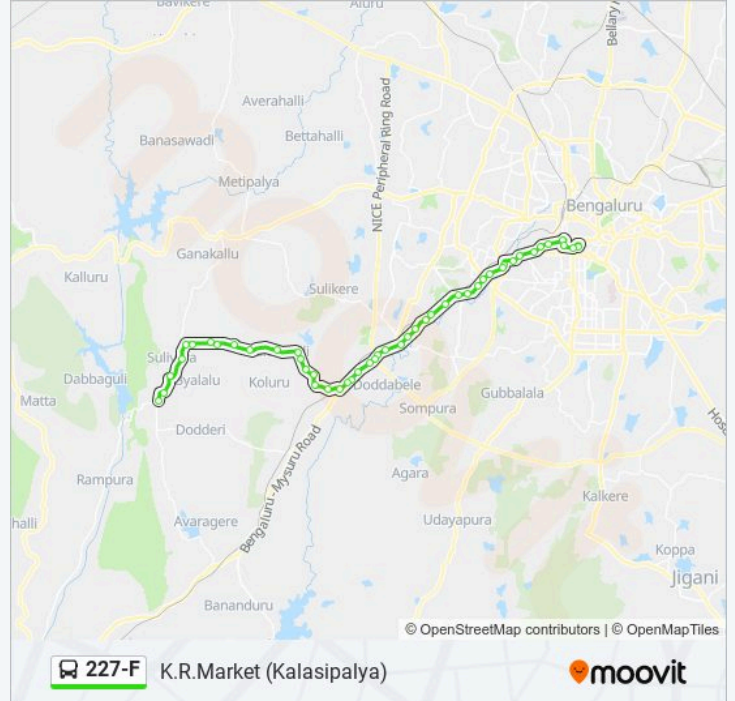

Mysore Road Toll Gate

Mysore Circle

Sirsi Circle

Vinayaka Talkies

Rayan Circle

Tippu Sulthan Palace

K.R.Market (Kalasipalya)

227-F bus time schedules and route maps are available in an offline PDF at moovitapp.com. Use the Moovit App to see live bus times, train schedule or subway schedule, and step-by-step directions for all public transit in Bengaluru.