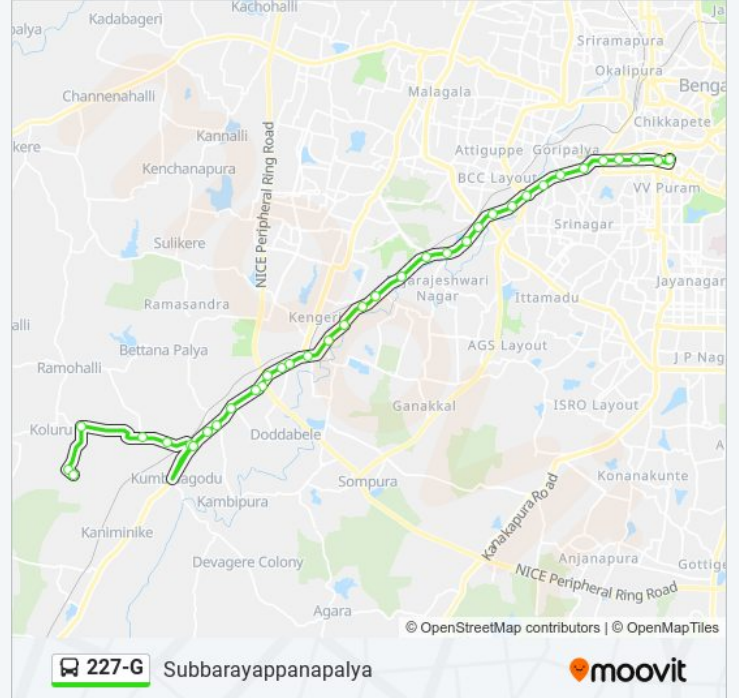

R.V.College

Dubaspalya Cross

Mylasandra Cross

Kengeri Bus Station

Kengeri Police Station

Kengeri Metro Station

I.M.A.C.India

Depot 12 Gate

Kengeri Road Junction

Basavanagara Kengeri

R.R.Medical College

Anchepalya Bidadi Road

Juggath Pharma

Ramohalli Cross

Ramohalli Cross

Gerupalya

Subbarayappanapalya Cross

Chikkellur Cross

Sheshagiripura

Subbarayappanapalya

227-G bus time schedules and route maps are available in an offline PDF at moovitapp.com. Use the [Moovit App](#) to see live bus times, train schedule or subway schedule, and step-by-step directions for all public transit in Bengaluru.

[About Moovit](#) • [MaaS Solutions](#) • [Supported Countries](#) • [Mooviter Community](#)

© 2024 Moovit - All Rights Reserved

Check Live Arrival Times