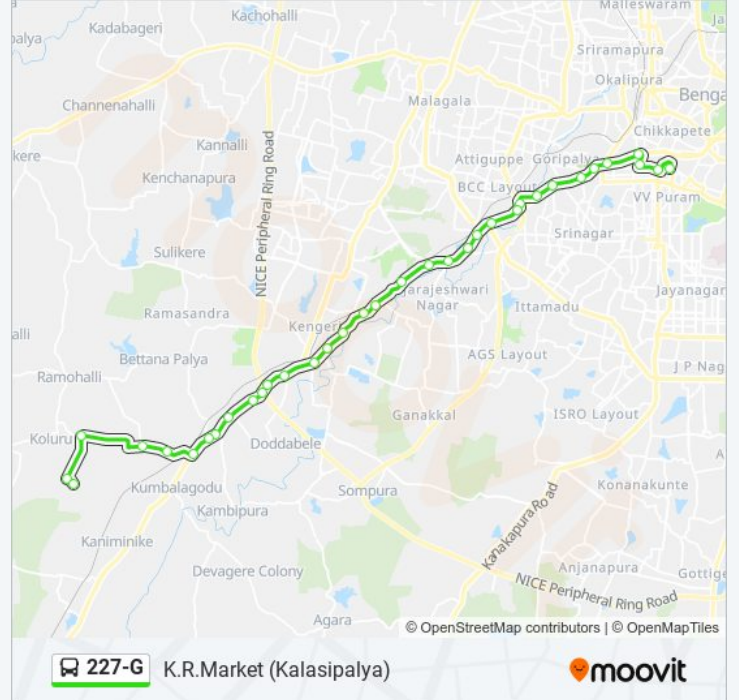

Bapujinagara

New Guddadahalli

Mysore Road Toll Gate

Mysore Circle

Sirsi Circle

Vinayaka Talkies

Rayan Circle

Tippu Sulthan Palace

K.R.Market (Kalasipalya)

Direction: Subbarayappanapalya

36 stops

[VIEW LINE SCHEDULE](#)

K.R.Market (Kalasipalya)

Tippu Sulthan Palace

Rayan Circle

Water Tank Chamarajapet