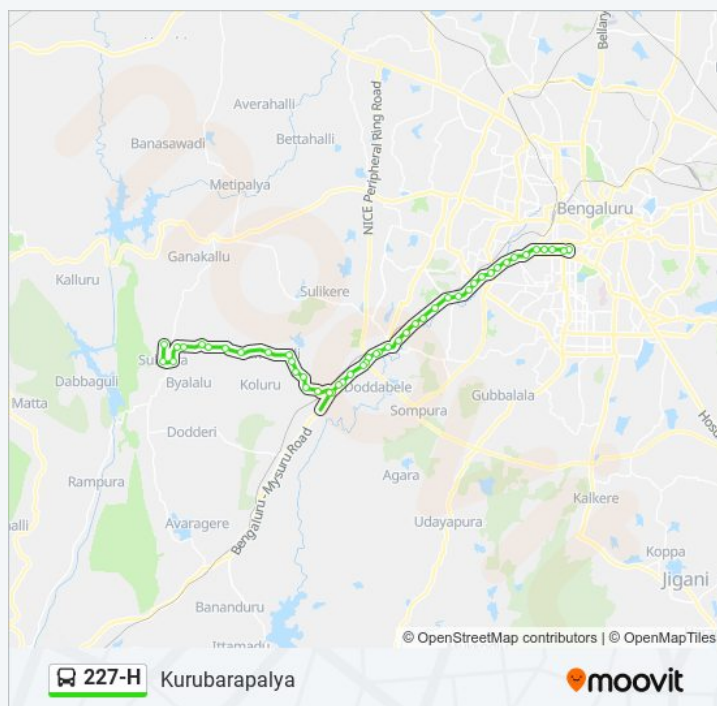

Ramohalli

227-H bus Info**Direction:** Kurubarapalya**Stops:** 47**Trip Duration:** 74 min**Line Summary:**

Kethohalli

Dodda Aladamara

Chunchanakuppe

Muddanapalya Cross

Channappa Circle

Chandrappa Circle