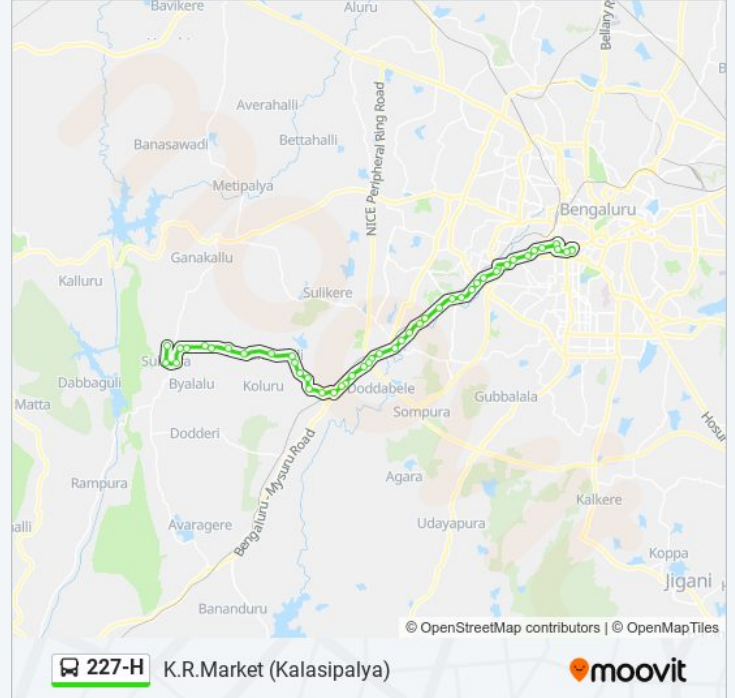

227-H bus Info

Direction: K.R.Market (Kalasipalya)

Stops: 46

Trip Duration: 80 min

Line Summary:

Depot 12 Gate

I.M.A.C.India

Kengeri Police Station

Sirsi Circle

Vinayaka Talkies

Rayan Circle

Tippu Sulthan Palace

K. R. Market (Kalasipalya)

Direction: Kurubarapalya

47 stops

[VIEW LINE SCHEDULE](#)