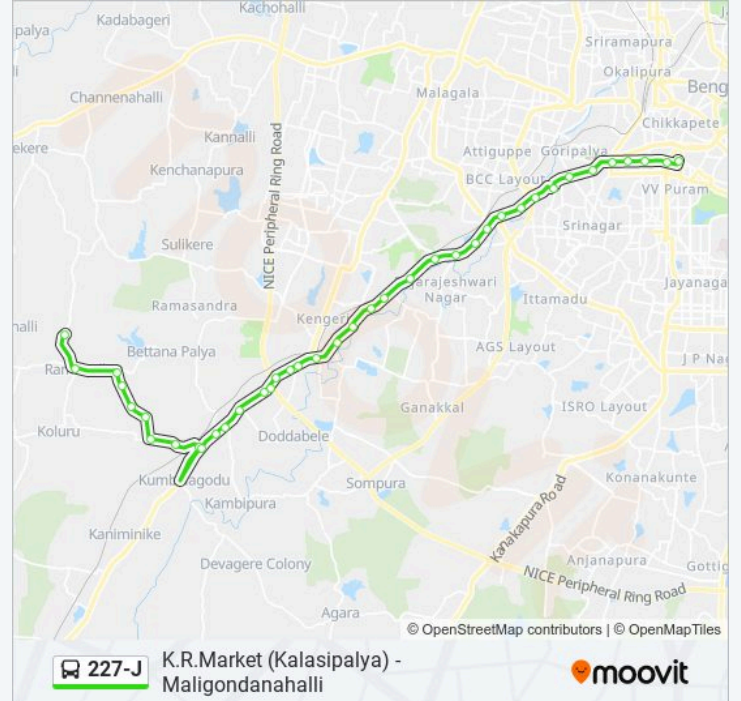

B.W.S.S.B.Quarters Nayandahalli

Rajarajeshwari Nagara Gate

Bengaluru University Gate

Jayaram Das Factory

R.V.College

Dubasipalya Cross

Mylasandra Cross

Kengeri Bus Station

Kengeri Police Station

Kengeri Metro Station

I.M.A.C.India

Depot 12 Gate

Kengeri Road Junction

Basavanagara Kengeri

R.R.Medical College

Anchepalya Bidadi Road

Juggath Pharma

Ramohalli Cross

Ramohalli Cross

Gerupalya

Subbarayappanapalya Cross

Bheemanakuppe Cross

M.G.M.School

Vinayakanagara Ramohalli

Ashrama Ramohalli

Ramohalli

Maligondanahalli

227-J bus time schedules and route maps are available in an offline PDF at moovitapp.com. Use the Moovit App to see live bus times, train schedule or subway schedule, and step-by-step directions for all public transit in Bengaluru.

© 2024 Moovit - All Rights Reserved