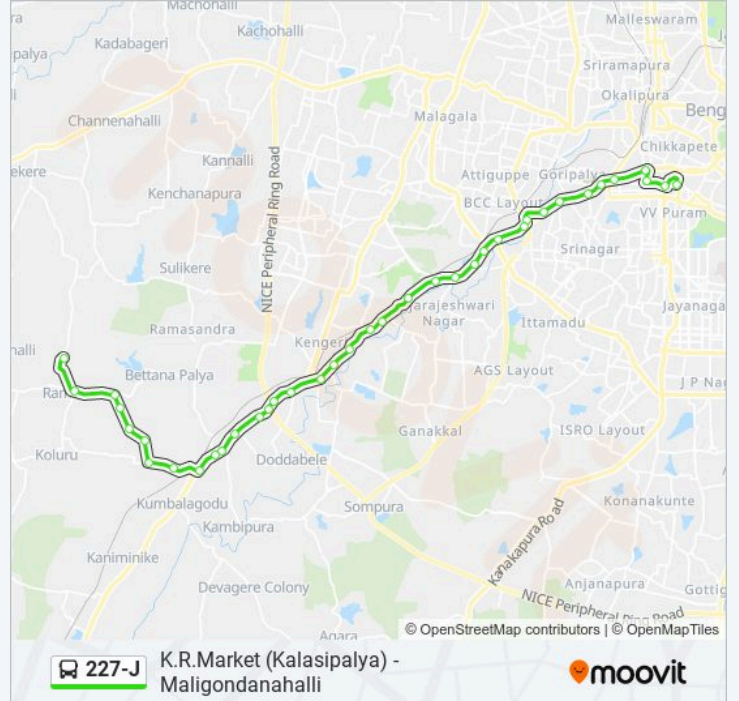

227-J bus Info**Direction:** K.R.Market (Kalasipalya)**Stops:** 38**Trip Duration:** 62 min**Line Summary:**

Jayaram Das Factory

Bengaluru University Gate

Rajarajeshwari Nagara Gate

B.W.S.S.B.Quarters Nayandahalli

Nayandahalli

Mysore Road Metro Station

B.H.E.L.

Deepanjalinagara

Bapujinagara

New Guddadahalli

Mysore Road Toll Gate

Mysore Circle

Sirsi Circle

Vinayaka Talkies

Rayan Circle

Tippu Sulthan Palace

K.R.Market (Kalasipalya)

Direction: Maligondanahalli

39 stops

[VIEW LINE SCHEDULE](#)