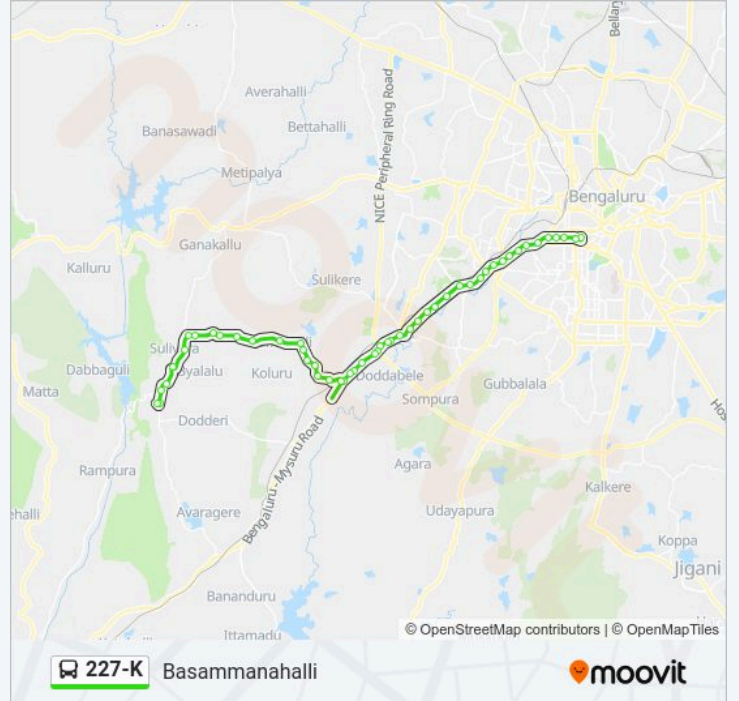

Kengeri Metro Station

I.M.A.C.India

Depot 12 Gate

Kengeri Road Junction

Basavanagara Kengeri

R.R.Medical College

Anchepalya Bidadi Road

Juggath Pharma

Ramohalli Cross

Ramohalli Cross

Gerupalya

Subbarayappanapalya Cross

Bheemanakuppe Cross

M.G.M.School

Vinayakanagara Ramohalli

Ashrama Ramohalli

Ramohalli

Kethohalli

Dodda Aladamara

Chunchanakuppe

Muddanapalya Cross

Channappa Circle

Chandrappa Circle

Sulivara Cross

S Gollahalli

Pachepalya Cross

Chikkanahalli

Basammanahalli Cross

Basammanahalli