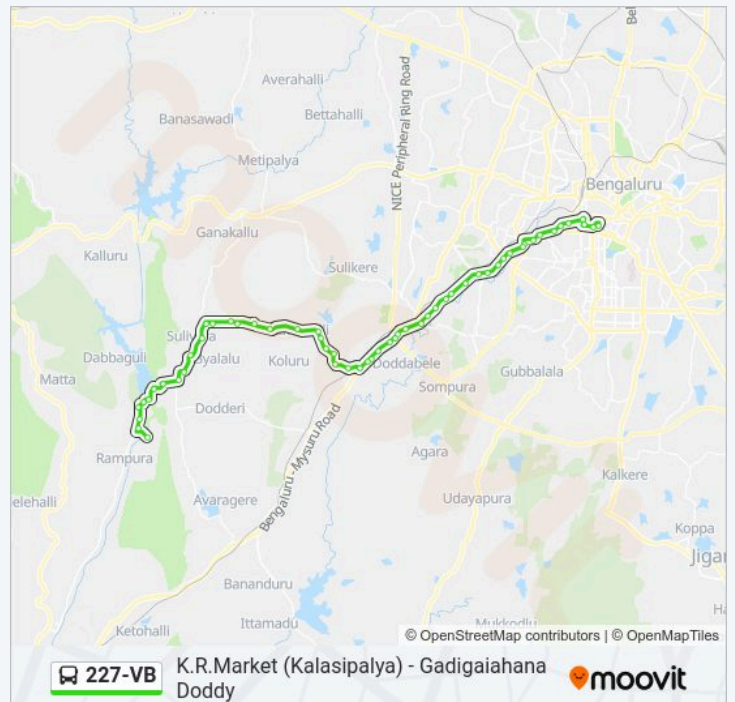

Gerupalya

Ramohalli Cross

**227-VB bus Time Schedule**

K.R.Market (Kalasipalya) Route Timetable:

Sunday	05:50 - 18:40
Monday	05:50 - 18:40
Tuesday	05:50 - 18:40
Wednesday	05:50 - 18:40
Thursday	05:50 - 18:40
Friday	05:50 - 18:40
Saturday	05:50 - 18:40

**227-VB bus Info**

**Direction:** K.R.Market (Kalasipalya)

**Stops:** 55

**Trip Duration:** 95 min

**Line Summary:**

Juggath Pharma

Anchepalya Bidadi Road

R.R.Medical College