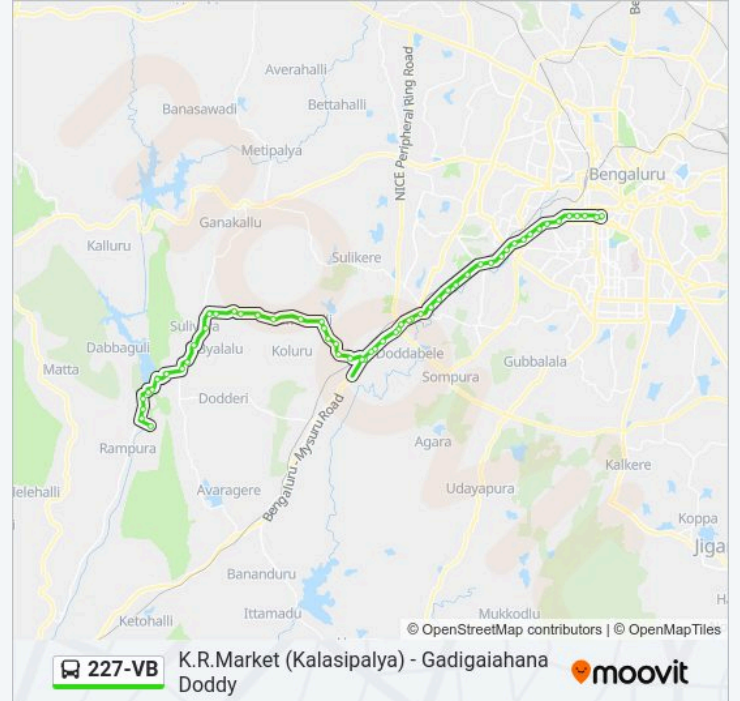

Manchanabele School

Manchanabele

Aane Kempegowdana Doddy

Ningegowdana Doddy

Gadigaiahana Doddy

**Direction: K.R.Market (Kalasipalya)**

55 stops

[VIEW LINE SCHEDULE](#)