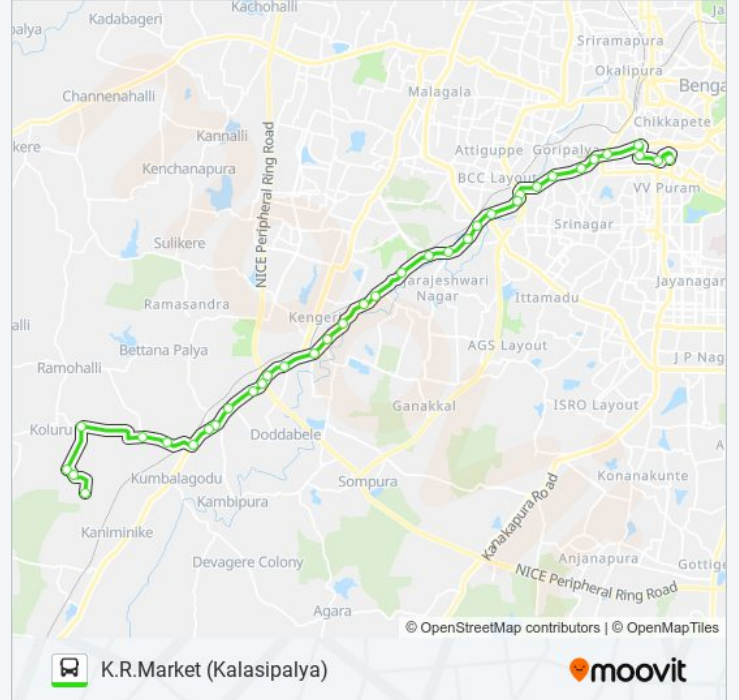

227-G KMT-JMP

K.R.Market (Kalasipalya)

Get The App

The 227-G KMT-JMP bus line K.R.Market (Kalasipalya) has one route. For regular weekdays, their operation hours are: (1) K.R.Market (Kalasipalya): 08:00
Use the Moovit App to find the closest 227-G KMT-JMP bus station near you and find out when is the next 227-G KMT-JMP bus arriving.

Direction: K.R.Market (Kalasipalya)

36 stops

[VIEW LINE SCHEDULE](#)

Jangamayyanapalya
Subbarayappanapalya
Sheshagiripura
Chikkellur Cross
Subbarayappanapalya Cross
Gerupalya
Ramohalli Cross
Juggath Pharma
Anchepalya Bidadi Road
R.R.Medical College
Basavanagara Kengeri
Kengeri Road Junction
Depot 12 Gate
I.M.A.C.India
Kengeri Police Station
Kengeri Bus Station
Mylasandra Cross
Dubasipalya Cross
R.V.College
Jayaram Das Factory
Bengaluru University Gate

227-G KMT-JMP bus Time Schedule

K.R.Market (Kalasipalya) Route Timetable:

Sunday	08:00
Monday	08:00
Tuesday	08:00
Wednesday	08:00
Thursday	08:00
Friday	08:00
Saturday	08:00

227-G KMT-JMP bus Info**Direction:** K.R.Market (Kalasipalya)**Stops:** 36**Trip Duration:** 65 min**Line Summary:**

Mysore Road Toll Gate

Mysore Circle

Sirsi Circle

Vinayaka Talkies

Rayan Circle

Tippu Sulthan Palace

K.R.Market (Kalasipalya)

227-G KMT-JMP bus time schedules and route maps are available in an offline PDF at moovitapp.com. Use the Moovit App to see live bus times, train schedule or subway schedule, and step-by-step directions for all public transit in Bengaluru.