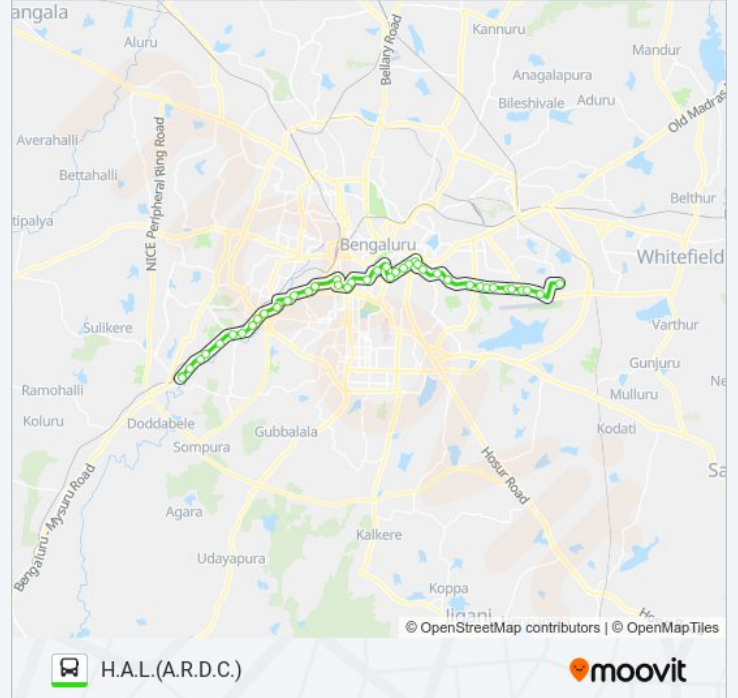

Murugeshpalya

Rajarajeshwari Talkies

H.A.L. Main Gate

H.A.L. Post Office

Helicopter Division

H.A.L.(A.R.D.C.)

335-N KGR-KMT-ARDCHAL bus time schedules and route maps are available in an offline PDF at moovitapp.com. Use the [Moovit App](#) to see live bus times, train schedule or subway schedule, and step-by-step directions for all public transit in Bengaluru.