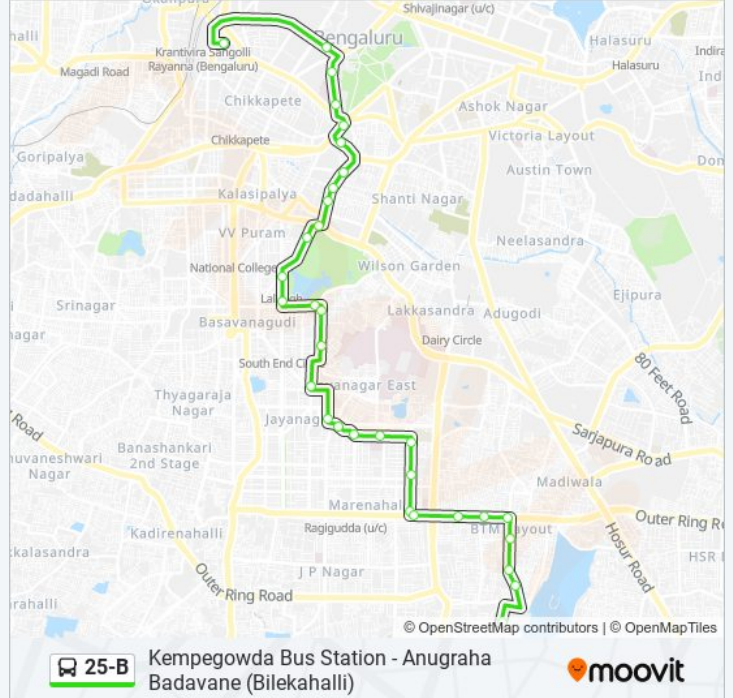

Carmel Convent Jayanagara

Jayanagara Pump House

Jayanagara East End

Jayanagar East

M.I.C.O.Layout

B.T.M.Layout Water Tank

16th Main B.T.M.Layout

7th Cross B.T.M.Layout

Chamundeshwari

Mahadeshwara Nagara

Anugraha Badavane (Bilekahalli)

Direction: Kempegowda Bus Station

28 stops

[VIEW LINE SCHEDULE](#)

Anugraha Badavane (Bilekahalli)

Mahadeshwara Nagara

Chamundeshwari

7th Cross B.T.M.Layout

16th Main B.T.M.Layout Udupi Gardens

16th Main B.T.M.Layout

B.T.M.Layout Water Tank

M.I.C.O.Layout

Jayadeva Hospital

Jayanagar East

Jayanagara Pump House

Carmel Convent Jayanagara

Sanjay Gandhi Hospital

Jayanagara Church

Jayanagara Church

Jayanagara T.T.M.C.

Jayanagara 3rd Block

Madhavan Park

25-B bus Time Schedule

Kempegowda Bus Station Route Timetable:

Sunday	07:00 - 17:10
Monday	07:00 - 17:10
Tuesday	07:00 - 17:10
Wednesday	07:00 - 17:10
Thursday	07:00 - 17:10
Friday	07:00 - 17:10
Saturday	07:00 - 17:10

25-B bus Info

Direction: Kempegowda Bus Station

Stops: 28

Trip Duration: 35 min

Line Summary: