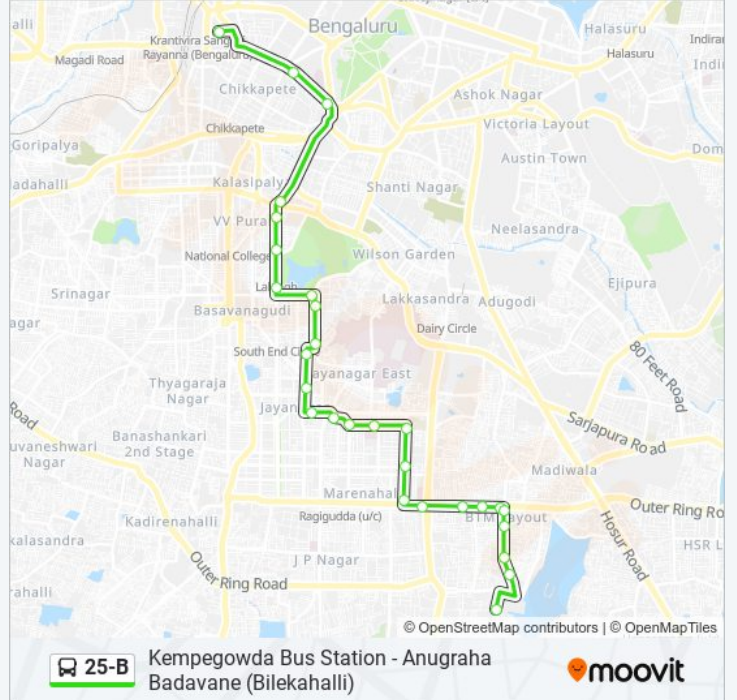

 **25-B**

Kempegowda Bus Station - Anugraha Badavane (Bilekahalli)

Get The App

The 25-B bus line (Kempegowda Bus Station - Anugraha Badavane (Bilekahalli)) has 2 routes. For regular weekdays, their operation hours are:

(1) Anugraha Badavane (Bilekahalli): 08:05 - 21:00 (2) Kempegowda Bus Station: 07:00 - 17:10

Use the Moovit App to find the closest 25-B bus station near you and find out when is the next 25-B bus arriving.

25-B bus Info

Direction: Kempegowda Bus Station

Stops: 28

Trip Duration: 35 min

Line Summary:

Rani Sarala Devi College

Ashoka Pillar

Ashoka Pillar

R.V.Teachers College

Lalbagh West Gate

Minerva Circle

Minerva Circle

St.Marthas Hospital Corporation

Mysore Bank

Kempegowda Bus Station

25-B bus time schedules and route maps are available in an offline PDF at moovitapp.com. Use the [Moovit App](#) to see live bus times, train schedule or subway schedule, and step-by-step directions for all public transit in Bengaluru.