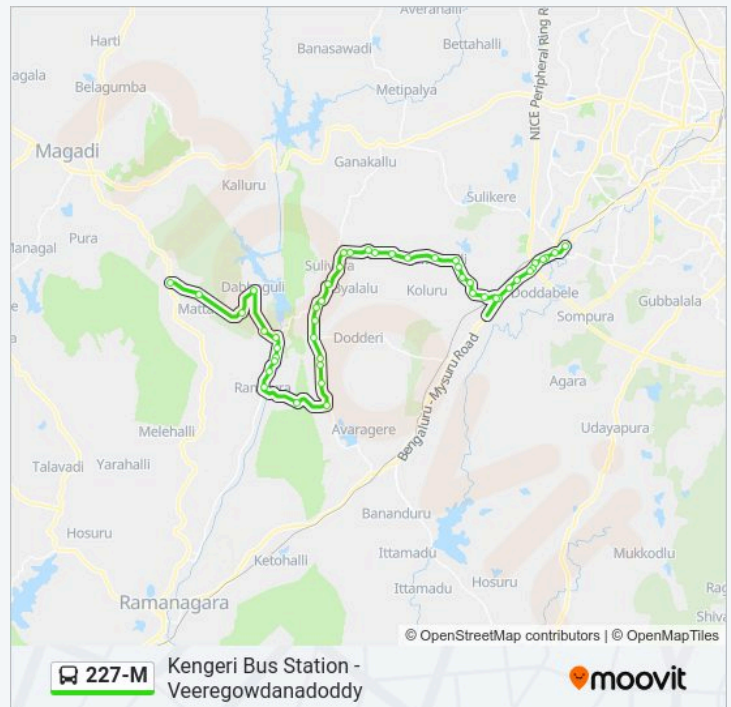

Depot 12 Gate

Kengeri Road Junction

Basavanagara Kengeri

R.R.Medical College

Anchepalya Bidadi Road

Ramohalli Cross

Ramohalli Cross

Gerupalya

Subbarayappanapalya Cross

Bheemanakuppe Cross

M.G.M.School

Vinayakanagara Ramohalli

Ashrama Ramohalli

Ramohalli

Kethohalli

Dodda Aladamara

Chunchanakuppe

Muddanapalya Cross

Channappa Circle

Chandrappa Circle

Sulivara Cross

S Gollahalli

Pachepalya Cross

Chikkanahalli

Basammanahalli Cross

Kempadyapanahalli

Ankanahalli

Ganakal

Borehalli

Kaka Ramanahalli Cross

Guddadahalli Dinne

Rampura

Friday

07:45 - 20:30

Saturday

07:45 - 20:30

227-M bus Info

Direction: Veeregowdanadoddy

Stops: 46

Trip Duration: 83 min

Line Summary: