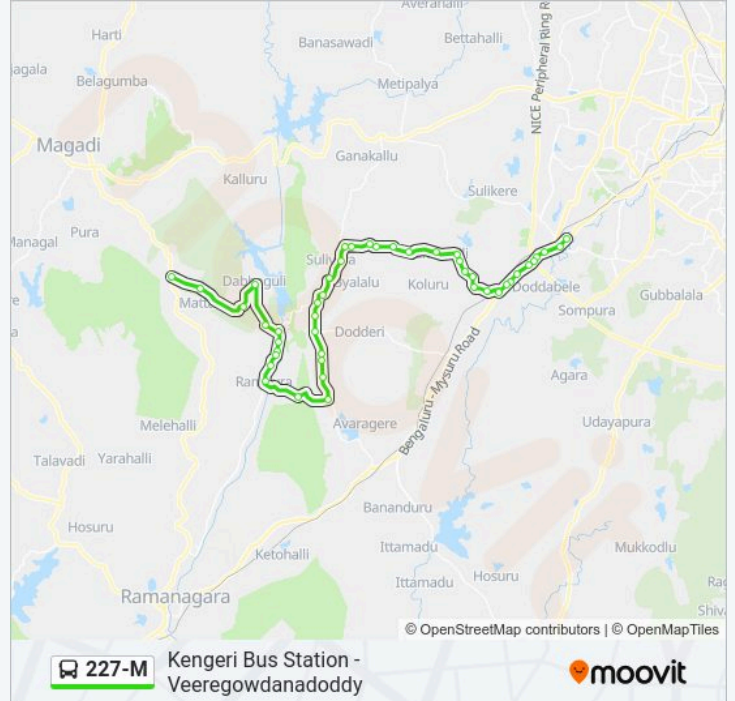

Kengeri Police Station

Kengeri Bus Station

Direction: Veeregowdanadoddy

46 stops

[VIEW LINE SCHEDULE](#)

Kengeri Bus Station

Kengeri Police Station

Kengeri Metro Station