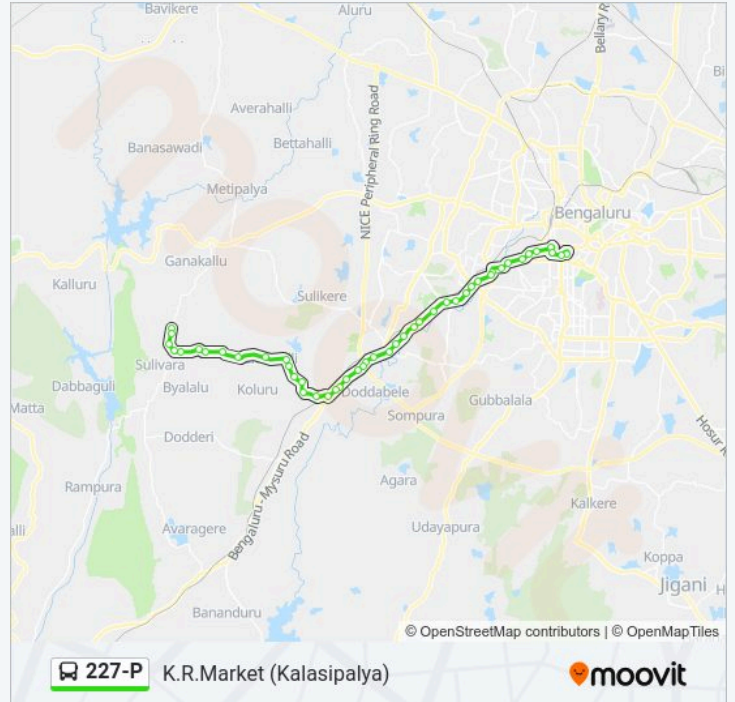

Chandrappa Circle

Channappa Circle

Muddanapalya Cross

Chunchanakuppe

Dodda Aladamara

Kethohalli

Ramohalli

Ashrama Ramohalli

Vinayakanagara Ramohalli

M.G.M.School

Bheemanakuppe Cross

Subbarayappanapalya Cross

Gerupalya

Ramohalli Cross

Juggath Pharma

Anchepalya Bidadi Road

R.R.Medical College

Basavanagara Kengeri

Kengeri Road Junction

Depot 12 Gate

I.M.A.C.India

Kengeri Police Station

Kengeri Bus Station

Mylasandra Cross

Dubasipalya Cross

R.V.College

Jayaram Das Factory

Bengaluru University Gate

Rajarajeshwari Nagara Gate

B.W.S.S.B.Quarters Nayandahalli

Nayandahalli

Mysore Road Metro Station

Thursday

05:00 - 18:35

Friday

05:00 - 18:35

Saturday

05:00 - 18:35

227-P bus Info

Direction: K.R.Market (Kalasipalya)

Stops: 46

Trip Duration: 65 min

Line Summary: