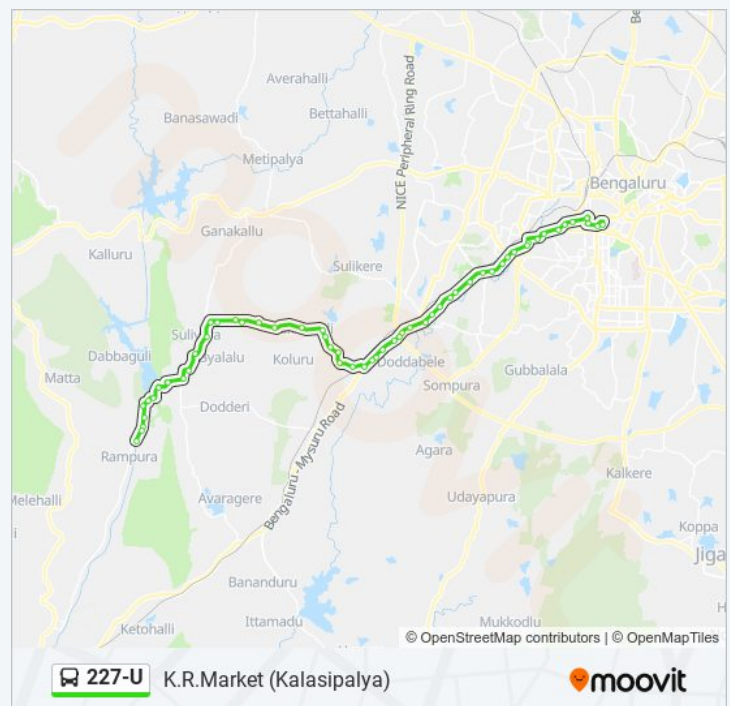

Lingegowdana Doddy

Hagalahalli

Direction: K.R.Market (Kalasipalya)

56 stops

[VIEW LINE SCHEDULE](#)

Hagalahalli

Lingegowdana Doddy

Ningegowdana Doddy

Aane Kempegowdana Doddy

Manchanabele

Manchanabele School

Manchanabele Dam Cross

Vahale Gate

Shanthinagara Manchanabele

Chikkanahalli

Pachepalya Cross

S Gollahalli

Sulivara Cross

Chandrappa Circle

Channappa Circle

Muddanapalya Cross

Chunchanakuppe

Dodda Aladamara

Kethohalli

Ramohalli

Ashrama Ramohalli

Vinayakanagara Ramohalli

M.G.M.School

Bheemanakuppe Cross

Subbarayappanapalya Cross

Gerupalya

Ramohalli Cross

227-U bus Time Schedule

K.R.Market (Kalasipalya) Route Timetable:

Sunday	04:30 - 18:05
Monday	04:30 - 18:05
Tuesday	04:30 - 18:05
Wednesday	04:30 - 18:05
Thursday	04:30 - 18:05
Friday	04:30 - 18:05
Saturday	04:30 - 18:05

227-U bus Info

Direction: K.R.Market (Kalasipalya)

Stops: 56

Trip Duration: 91 min

Line Summary: