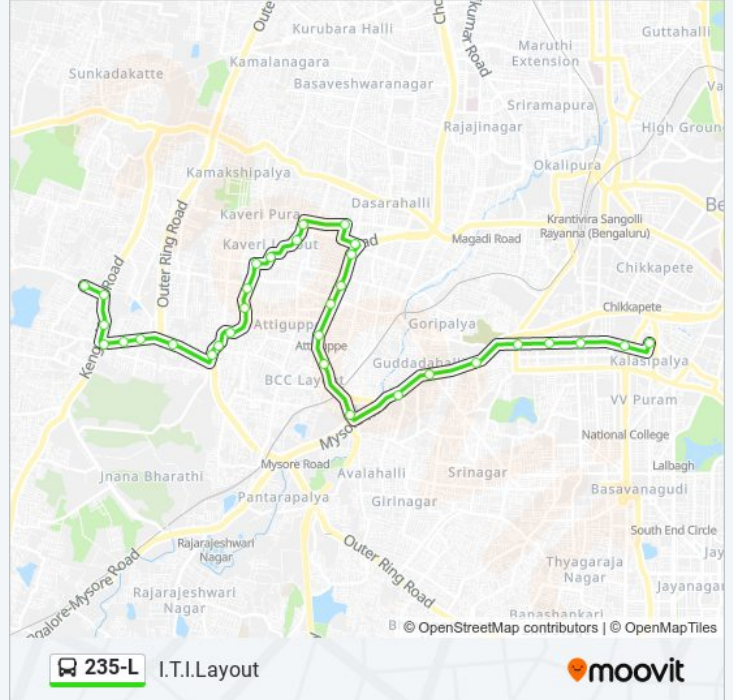

Line Summary:

Maruthinagara

Manikanta

Nagarabhavi Circle

12th Block Nagarabhavi

N.G.E.F.Layout Nagarabhavi

Vinayaka Layout Nagarabhavi

Dr.Ambedkar College / Kengunte Circle

Dr.Ambedkar Institute Of Technology

Deepa Complex

I.T.I.Layout

Direction: K.R.Market (Kalasipalya)

32 stops

[VIEW LINE SCHEDULE](#)

I.T.I.Layout

Deepa Complex