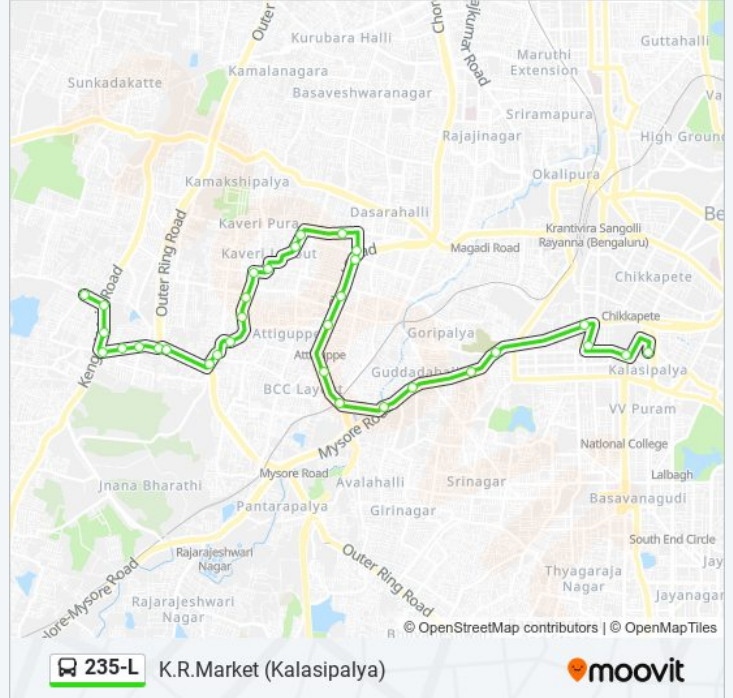

Vijayanagara

Vijayanagara

Maruthi Mandira

Vijayanagara Bus Station

Attiguppe

Deepanjalinagara

Bapujinagara

New Guddadahalli

Mysore Road Toll Gate

Mysore Circle

Vinayaka Talkies

Rayan Circle

Tippu Sulthan Palace

K.R.Market (Kalasipalya)

235-L bus time schedules and route maps are available in an offline PDF at moovitapp.com. Use the [Moovit App](#) to see live bus times, train schedule or subway schedule, and step-by-step directions for all public transit in Bengaluru.

[About Moovit](#) • [MaaS Solutions](#) • [Supported Countries](#) • [Mooviter Community](#)

© 2024 Moovit - All Rights Reserved

Check Live Arrival Times