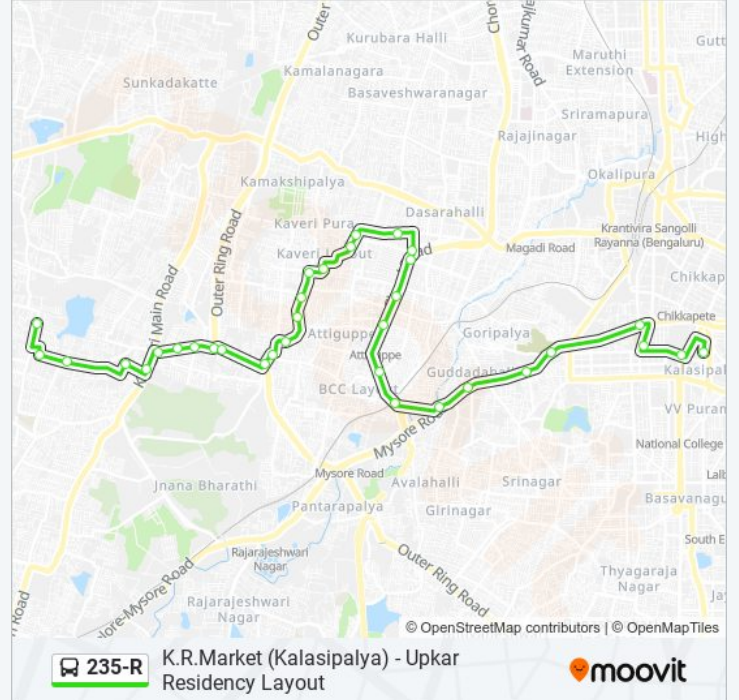

235-R bus Info**Direction:** K.R.Market (Kalasipalya)**Stops:** 34**Trip Duration:** 39 min**Line Summary:**

Vijayanagara

Maruthi Mandira

Vijayanagara Bus Station

Attiguppe

Deepanjalinagara

Bapujinagara

New Guddadahalli

Mysore Road Toll Gate

Mysore Circle

Vinayaka Talkies

Rayan Circle

Tippu Sulthan Palace

K.R.Market (Kalasipalya)

Direction: Upkar Residency Layout

34 stops

[VIEW LINE SCHEDULE](#)

K.R.Market (Kalasipalya)

Tippu Sulthan Palace

Rayan Circle

Water Tank Chamarajapet

Sirsi Circle

Mysore Road Toll Gate

New Guddadahalli