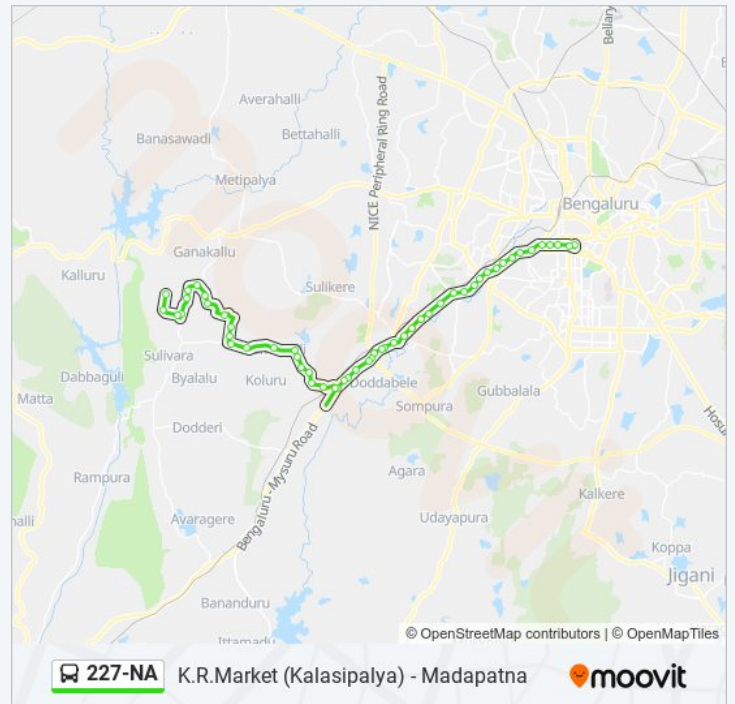

Sunday	08:10
Monday	08:10
Tuesday	08:10
Wednesday	08:10
Thursday	08:10
Friday	08:10
Saturday	08:10

227-NA bus Info

Direction: Madapatna

Stops: 52

Trip Duration: 94 min

Line Summary:

Subbarayappanapalya Cross