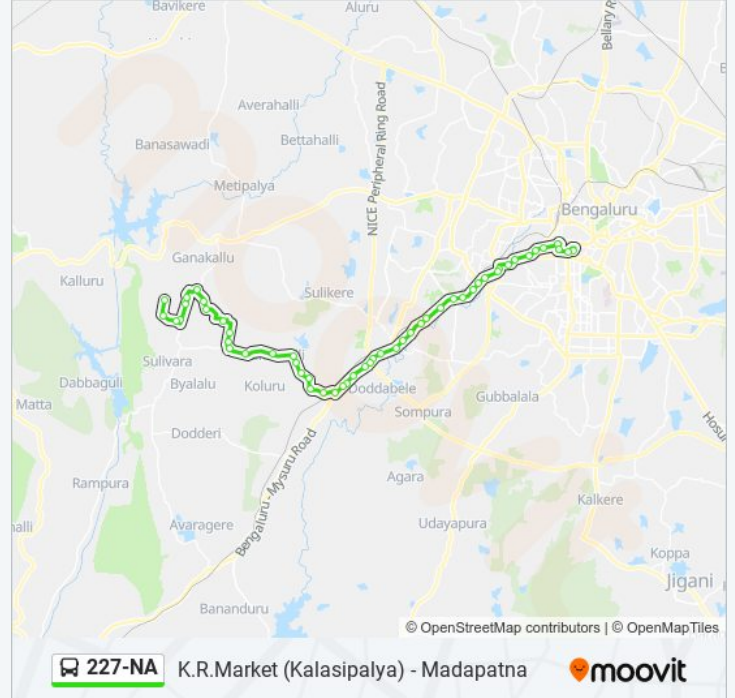

Mysore Circle

Sirsi Circle

Vinayaka Talkies

Rayan Circle

Tippu Sulthan Palace

K.R.Market (Kalasipalya)

Direction: Madapatna

52 stops