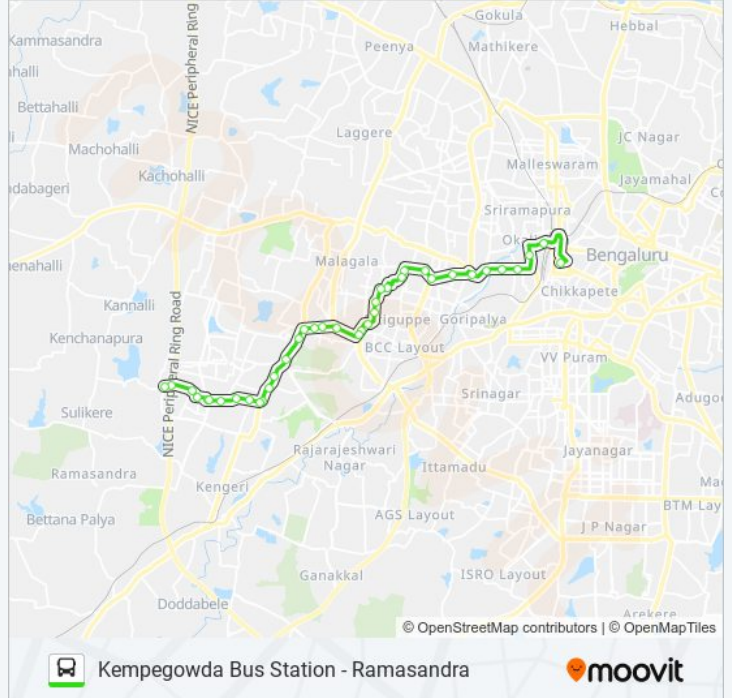

Use the Moovit App to find the closest 235-K KBS-RMS bus station near you and find out when is the next 235-K KBS-RMS bus arriving.

Direction: Kempegowda Bus Station

38 stops

[VIEW LINE SCHEDULE](#)

Ramasandra

N.G.E.F.Layout Nagarabhavi

12th Block Nagarabhavi

Nagarabhavi Circle

Manikanta

235-K KBS-RMS bus Time Schedule

Kempegowda Bus Station Route Timetable:

Sunday	16:30
Monday	16:30
Tuesday	16:30
Wednesday	16:30
Thursday	16:30
Friday	16:30
Saturday	16:30

235-K KBS-RMS bus Info**Direction:** Kempegowda Bus Station**Stops:** 38**Trip Duration:** 46 min**Line Summary:**

Maruthinagara
 Canara Bank Colony
 Kalyananagara
 Moodalapalya
 Priyadarshini Layout
 Amarjyothinagara
 Shobha Hospital
 Govindarajanagara
 Vijayanagara
 Manuvana
 Magadi Road Toll Gate
 Prasanna Theatre
 10th Cross Magadi Road
 5th Cross Magadi Road
 Minerva Mill
 Okalipura
 Kempegowda Bus Station

Direction: Ramasandra

38 stops

[VIEW LINE SCHEDULE](#)

Kempegowda Bus Station
 Okalipura
 Minerva Mill
 5th Cross Magadi Road
 10th Cross Magadi Road
 Prasanna Theatre
 Magadi Road Toll Gate
 Manuvana
 Vijayanagara Vijaya Bank
 Vijayanagara
 Govindarajanagara
 Shobha Hospital