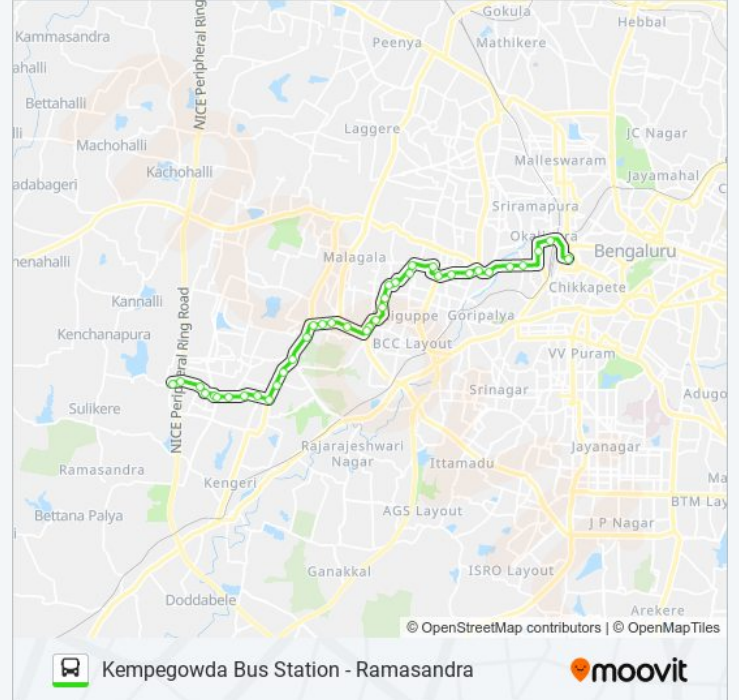

235-K KBS-RMS**Kempegowda Bus Station - Ramasandra**[Get The App](#)

The 235-K KBS-RMS bus line (Kempegowda Bus Station - Ramasandra) has 2 routes. For regular weekdays, their operation hours are:

(1) Kempegowda Bus Station: 16:30(2) Ramasandra: 15:15 - 17:45

235-K KBS-RMS bus Info**Direction:** Kempegowda Bus Station**Stops:** 38**Trip Duration:** 46 min**Line Summary:**

Maruthinagara
 Canara Bank Colony
 Kalyananagara
 Moodalapalya
 Priyadarshini Layout
 Amarjyothinagara
 Shobha Hospital
 Govindarajanagara
 Vijayanagara
 Manuvana
 Magadi Road Toll Gate
 Prasanna Theatre
 10th Cross Magadi Road
 5th Cross Magadi Road
 Minerva Mill
 Okalipura
 Kempegowda Bus Station

Direction: Ramasandra

38 stops

[VIEW LINE SCHEDULE](#)

Kempegowda Bus Station
 Okalipura
 Minerva Mill
 5th Cross Magadi Road
 10th Cross Magadi Road
 Prasanna Theatre
 Magadi Road Toll Gate
 Manuvana
 Vijayanagara Vijaya Bank
 Vijayanagara
 Govindarajanagara
 Shobha Hospital

Sonnenahalli Bridge

Sonnenahalli

Sonnenahalli

Shivaji Hotel

Chikka Basti

6th Stone Ramasandra

Ramasandra

235-K KBS-RMS bus time schedules and route maps are available in an offline PDF at moovitapp.com. Use the Moovit App to see live bus times, train schedule or subway schedule, and step-by-step directions for all public transit in Bengaluru.