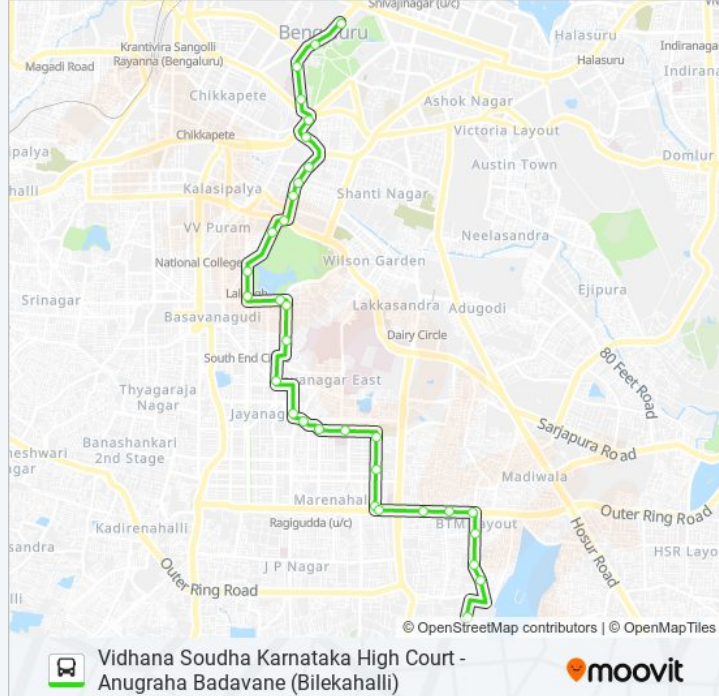

Sanjay Gandhi Hospital

Carmel Convent Jayanagara

Jayanagara Pump House

Jayanagara East End

Jayanagar East

M.I.C.O.Layout

B.T.M.Layout Water Tank

16th Main B.T.M.Layout

7th Cross B.T.M.Layout

Chamundeshwari

Mahadeshwara Nagara

Anugraha Badavane (Bilekahalli)

Direction: Vidhana Soudha Karnataka High Court

31 stops

[VIEW LINE SCHEDULE](#)

Anugraha Badavane (Bilekahalli)

Mahadeshwara Nagara

Chamundeshwari

7th Cross B.T.M.Layout

16th Main B.T.M.Layout Udupi Gardens

16th Main B.T.M.Layout

B.T.M.Layout Water Tank

M.I.C.O.Layout

Jayadeva Hospital

Jayanagar East

Jayanagara Pump House

Carmel Convent Jayanagara

Sanjay Gandhi Hospital

Jayanagara Church

Jayanagara Church

Jayanagara T.T.M.C.

Jayanagara 3rd Block

25-B BTMMD-VSD bus Time Schedule

Vidhana Soudha Karnataka High Court Route
Timetable:

Sunday	09:00
Monday	09:00
Tuesday	09:00
Wednesday	09:00
Thursday	09:00
Friday	09:00
Saturday	09:00

25-B BTMMD-VSD bus Info

Direction: Vidhana Soudha Karnataka High Court

Stops: 31

Trip Duration: 38 min

Line Summary: