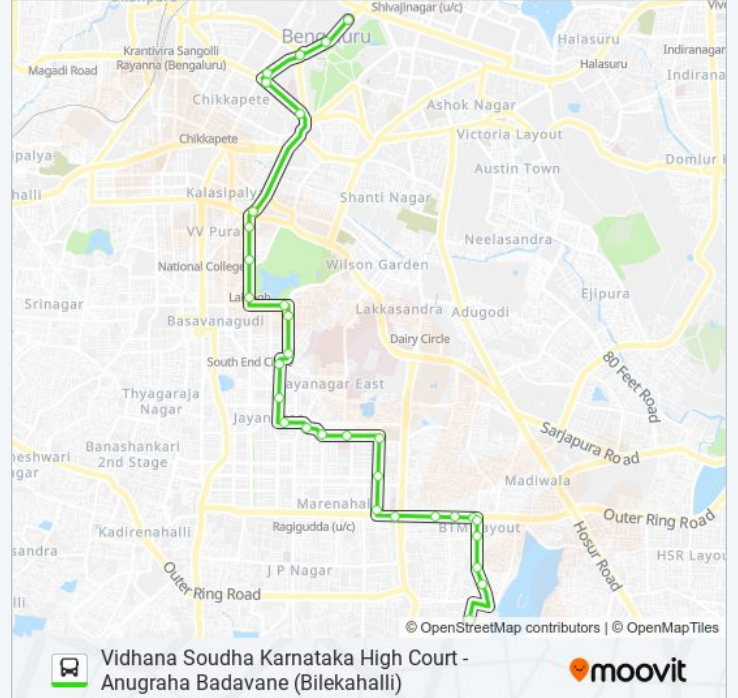

Madhavan Park

Rani Sarala Devi College

Ashoka Pillar

Ashoka Pillar

R.V.Teachers College

Lalbagh West Gate

Minerva Circle

Minerva Circle

St.Marthas Hospital Corporation

Mysore Bank

City Civil Court

K.R.Circle

Vidhana Soudha Metro Station

Vidhana Soudha Karnataka High Court

25-B BTMMD-VSD bus time schedules and route maps are available in an offline PDF at moovitapp.com. Use the [Moovit App](#) to see live bus times, train schedule or subway schedule, and step-by-step directions for all public transit in Bengaluru.

[About Moovit](#) • [MaaS Solutions](#) • [Supported Countries](#) • [Mooviter Community](#)

© 2024 Moovit - All Rights Reserved

Check Live Arrival Times