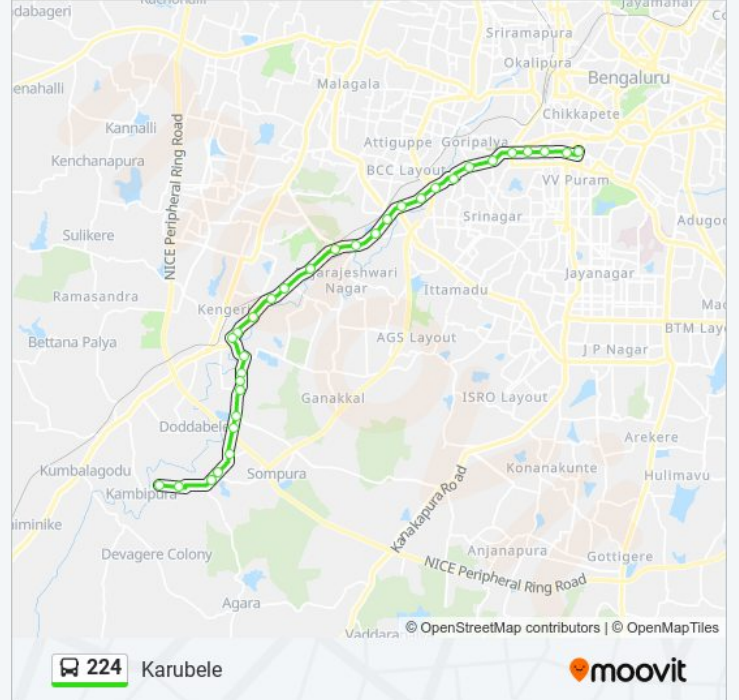

Mylasandra Cross

Kengeri Bus Station

Kengeri

Junction Of Gollahalli Road

Kodipalya

Vishwa Venkateshwara International School

Sridhara Gudda

Konasandra Cross

Konasandra

Hemmigepura

H Gollahalli Cross

H Gollahalli

Muneshwara Layout

Karubele

224 bus time schedules and route maps are available in an offline PDF at moovitapp.com. Use the Moovit App to see live bus times, train schedule or subway schedule, and step-by-step directions for all public transit in Bengaluru.

© 2024 Moovit - All Rights Reserved