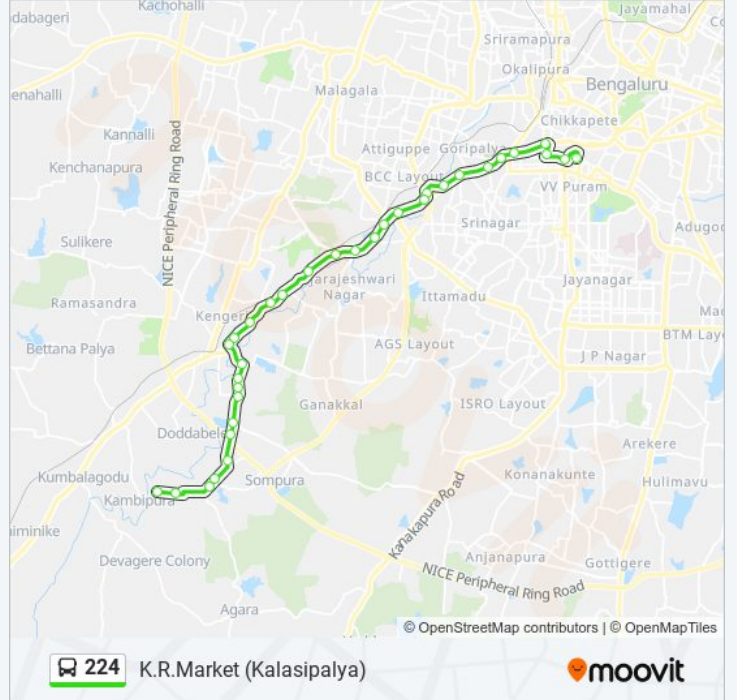

224 bus Info

Direction: K.R.Market (Kalasipalya)

Stops: 33

Trip Duration: 52 min

Line Summary:

B.H.E.L.

Deepanjalinagara

Bapujinagara

New Guddadahalli

Mysore Road Toll Gate

Mysore Circle

Sirsi Circle

Vinayaka Talkies

Rayan Circle

Tippu Sulthan Palace

K.R.Market (Kalasipalya)

Direction: Karubele

32 stops

[VIEW LINE SCHEDULE](#)

K.R.Market (Kalasipalya)

Tippu Sulthan Palace

Rayan Circle

Water Tank Chamarajapet

Sirsi Circle