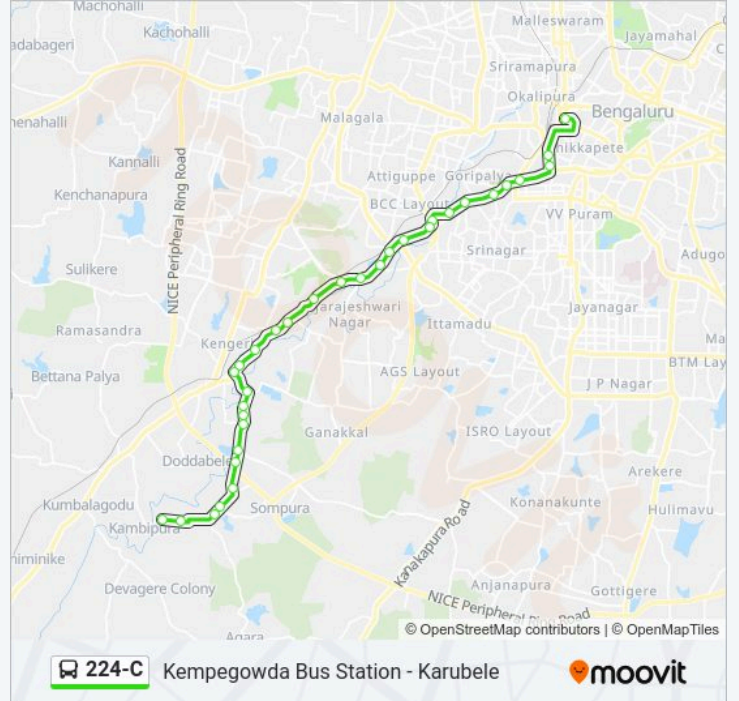

**224-C**

Kempegowda Bus Station - Karubele

Get The App

The 224-C bus line (Kempegowda Bus Station - Karubele) has 2 routes. For regular weekdays, their operation hours are: (1) Karubele: 13:25 - 16:35(2) Kempegowda Bus Station: 08:00 - 14:40  
Use the Moovit App to find the closest 224-C bus station near you and find out when is the next 224-C bus arriving.

### 224-C bus Info

**Direction:** Kempegowda Bus Station

**Stops:** 32

**Trip Duration:** 51 min

**Line Summary:**

Bengaluru University Gate

Rajarajeshwari Nagara Gate

B.W.S.S.B.Quarters Nayandahalli

Nayandahalli

Mysore Road Metro Station

B.H.E.L.

Deepanjalinagara

Bapujinagara

New Guddadahalli

Mysore Road Toll Gate

Mysore Circle

Sirsi Circle

Binny Mill

Boys Hostel

Kempegowda Bus Station

224-C bus time schedules and route maps are available in an offline PDF at [moovitapp.com](https://moovitapp.com). Use the Moovit App to see live bus times, train schedule or subway schedule, and step-by-step directions for all public transit in Bengaluru.