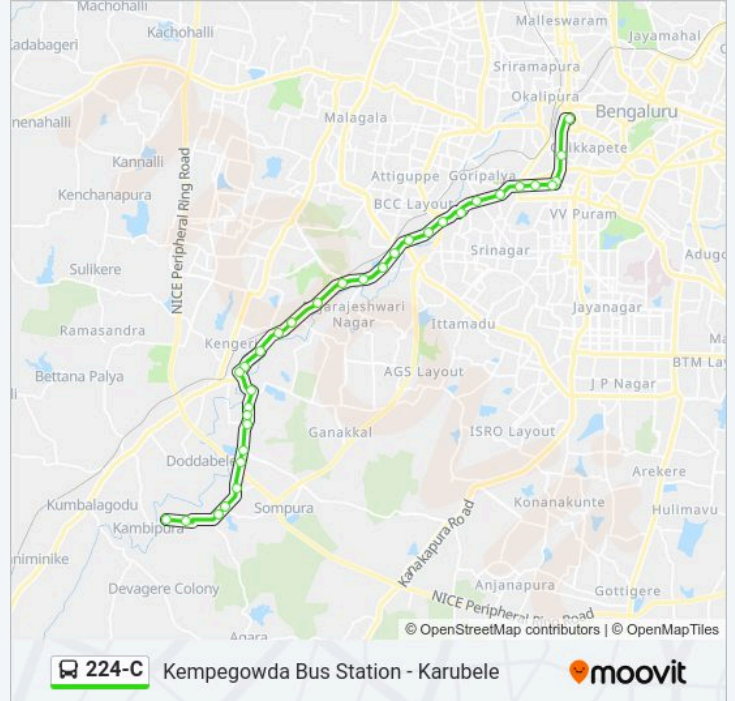

**224-C**

Kempegowda Bus Station - Karubele

Get The App

The 224-C bus line (Kempegowda Bus Station - Karubele) has 2 routes. For regular weekdays, their operation hours are: (1) Karubele: 13:25 - 16:35(2) Kempegowda Bus Station: 08:00 - 14:40  
Use the Moovit App to find the closest 224-C bus station near you and find out when is the next 224-C bus arriving.

**Direction: Karubele**

33 stops

[VIEW LINE SCHEDULE](#)

Kempegowda Bus Station  
Super Talkies (Cottonpet Hospital)  
Rayan Circle  
Rayan Circle  
Water Tank Chamarajapet  
Sirsi Circle  
Mysore Road Toll Gate  
New Guddadahalli  
Mysore Road Bus Station  
Iyannashetty  
B.H.E.L.  
Mysore Road Metro Station  
Nayandahalli  
B.W.S.S.B.Quarters Nayandahalli  
Rajarajeshwari Nagara Gate  
Bengaluru University Gate  
Jayaram Das Factory  
R.V.College  
Dubasipalya Cross  
Mylasandra Cross  
Kengeri Bus Station

**224-C bus Info****Direction:** Karubele**Stops:** 33**Trip Duration:** 47 min**Line Summary:**

Kengeri

Junction Of Gollahallii Road

Kodipalya

Vishwa Venkateshwara International School

Sridhara Gudda

Konasandra Cross

### Direction: Kempegowda Bus Station

32 stops

[VIEW LINE SCHEDULE](#)

Karubele

Muneshwara Layout

H Gollahalli

H Gollahalli Cross

Hemmigepura