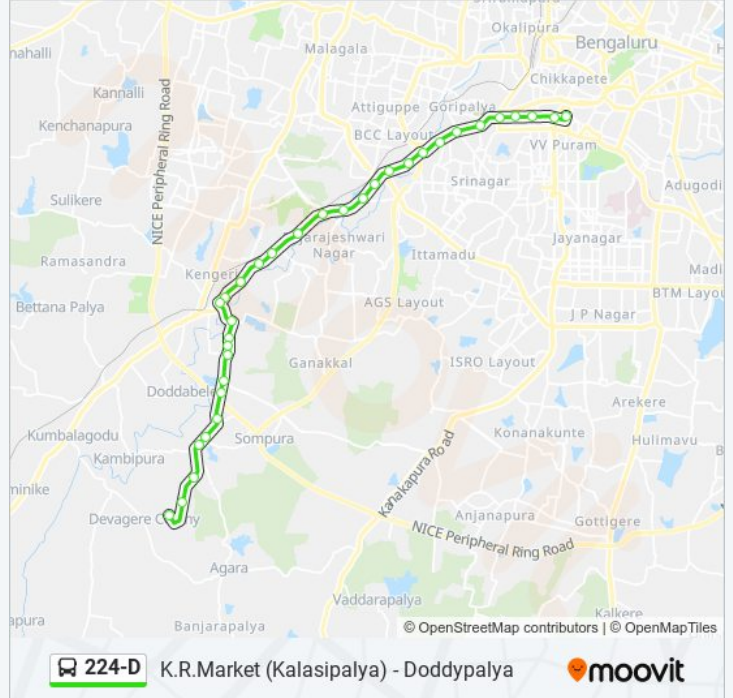

Junction Of Gollahallii Road

Kodipalya

Vishwa Venkateshwara International School

Sridhara Gudda

Konasandra Cross

Konasandra

Hemmigepura

H Gollahalli Cross

H Gollahalli

Kuvempu Nagara

Anepalya

Doddypalya

Direction: K.R.Market (Kalasipalya)

34 stops

[VIEW LINE SCHEDULE](#)

Doddypalya

Anepalya

Kuvempu Nagara

H Gollahalli

H Gollahalli Cross

Hemmigepura

Konasandra

Konasandra Cross

Sridhara Gudda

Vishwa Venkateshwara International School

Kodipalya

Junction Of Gollahallii Road

Kengeri

Kengeri Bus Station

Mylasandra Cross

Dubasipalya Cross

R.V.College

224-D bus Time Schedule

K.R.Market (Kalasipalya) Route Timetable:

Sunday	05:30 - 19:50
Monday	05:30 - 19:50
Tuesday	05:30 - 19:50
Wednesday	05:30 - 19:50
Thursday	05:30 - 19:50
Friday	05:30 - 19:50
Saturday	05:30 - 19:50

224-D bus Info

Direction: K.R.Market (Kalasipalya)

Stops: 34

Trip Duration: 48 min

Line Summary: