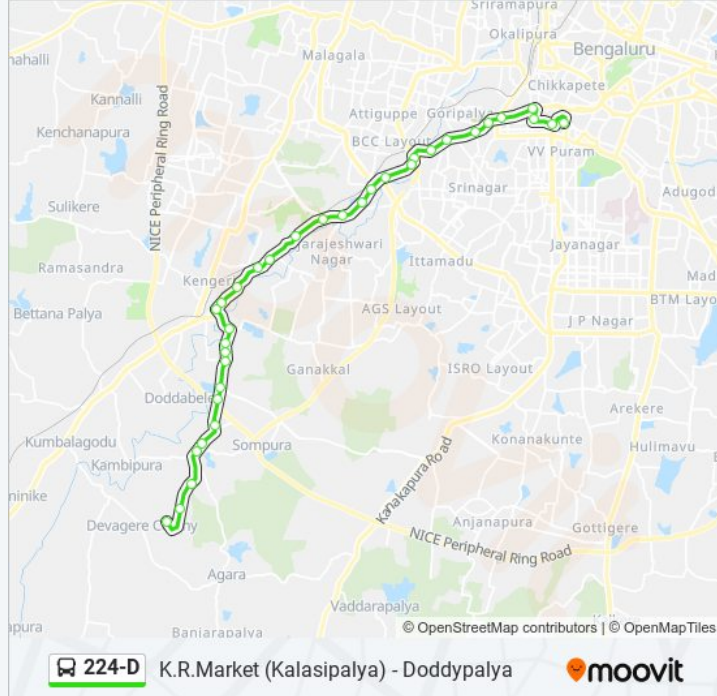

🚏 224-D

K.R.Market (Kalasipalya) - Doddypalya

Get The App

The 224-D bus line (K.R.Market (Kalasipalya) - Doddypalya) has 2 routes. For regular weekdays, their operation hours are:

(1) Doddypalya: 06:30 - 21:05(2) K.R.Market (Kalasipalya): 05:30 - 19:50

Mysore Circle

Sirsi Circle

Vinayaka Talkies

Rayan Circle

Tippu Sulthan Palace

K.R.Market (Kalasipalya)

224-D bus time schedules and route maps are available in an offline PDF at moovitapp.com. Use the [Moovit App](#) to see live bus times, train schedule or subway schedule, and step-by-step directions for all public transit in Bengaluru.