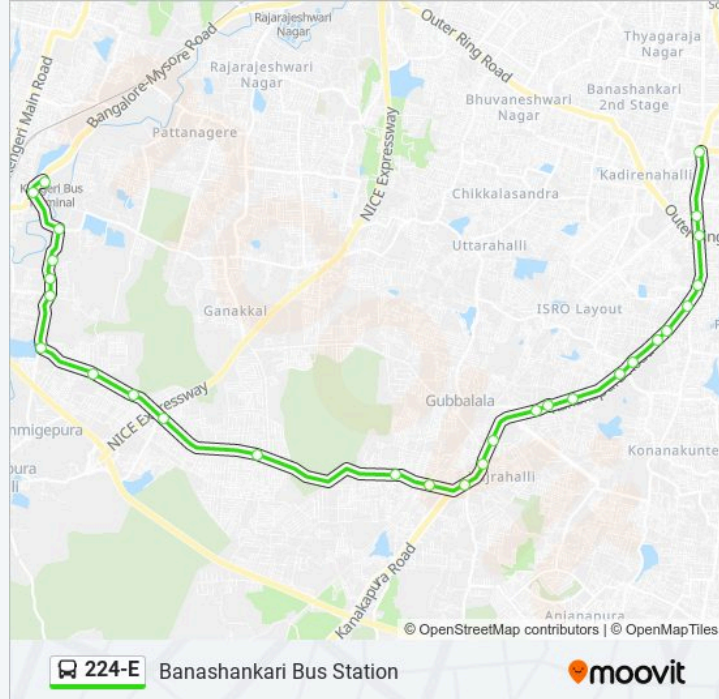

Metro Whole Sale (Kanakapura Road)

Yelachenahalli Metro Station

Yelachenahalli

Jaraganahalli

J.P.Nagara Metro Station

Sarakki

Banashankari Bus Station

Direction: Kengeri Bus Station

28 stops

[VIEW LINE SCHEDULE](#)

Banashankari Bus Station

Sarakki

J.P.Nagara Metro Station

Jaraganahalli

Yelachenahalli

Yelachenahalli Metro Station

Metro Whole Sale (Kanakapura Road)

Konanakunte Cross (Kanakapura Road)

Konanakunte Cross Metro Station

Doddakallasandra

Doddakallsandra Metro Station

Gubbalala

Raghuvanahalli Cross

Vajarahalli Metro Station

Bayyanapalya

Balaji Layout

Ganigarapalya

Chikkegowdanapalya

224-E bus Time Schedule

Kengeri Bus Station Route Timetable:

Sunday	06:25 - 08:50
Monday	06:25 - 08:50
Tuesday	06:25 - 08:50
Wednesday	06:25 - 08:50
Thursday	06:25 - 08:50
Friday	06:25 - 08:50
Saturday	06:25 - 08:50

224-E bus Info

Direction: Kengeri Bus Station

Stops: 28

Trip Duration: 34 min

Line Summary: