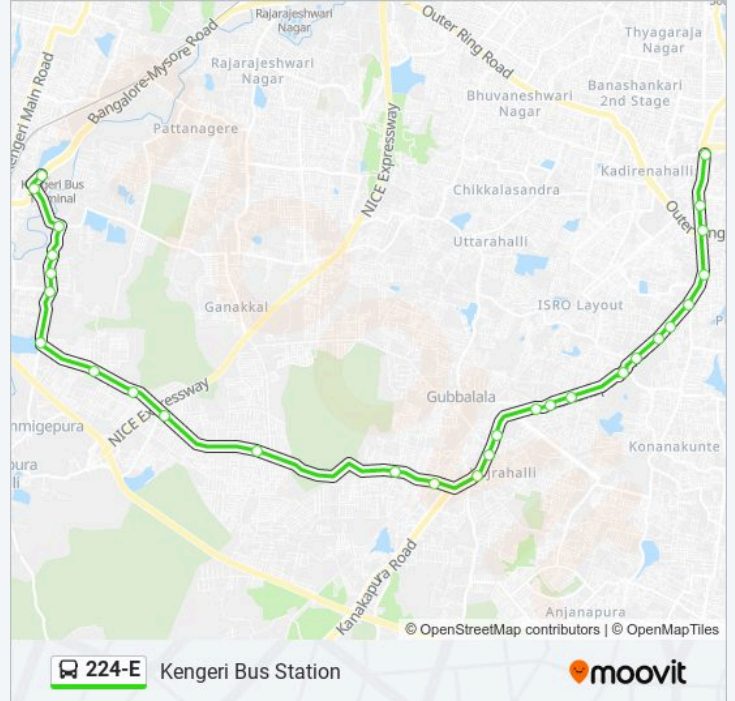

🚏 224-E

Banashankari Bus Station

Get The App

The 224-E bus line (Banashankari Bus Station) has 2 routes. For regular weekdays, their operation hours are:

(1) Banashankari Bus Station: 10:20(2) Kengeri Bus Station: 06:25 - 08:50

Direction: Kengeri Bus Station

Stops: 28

Trip Duration: 34 min

Line Summary:

Gattigerepalya

Lakshmi Temple

Jettigana Halli

Konasandra Cross

Sridhara Gudda

Vishwa Venkateshwara International School

Kodipalya

Junction Of Gollahalli Road

Kengeri

Kengeri Bus Station

224-E bus time schedules and route maps are available in an offline PDF at moovitapp.com. Use the Moovit App to see live bus times, train schedule or subway schedule, and step-by-step directions for all public transit in Bengaluru.

© 2024 Moovit - All Rights Reserved