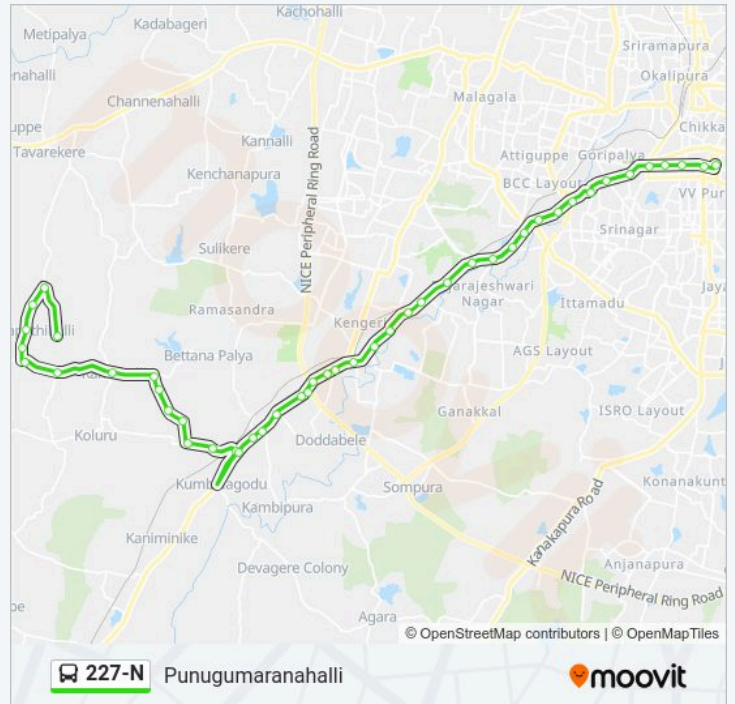

227-N bus Info

Direction: Punugumarahanalli

Stops: 45

Trip Duration: 71 min

Line Summary:

Kethohalli

Dodda Aladamara

K.H.B.Colony