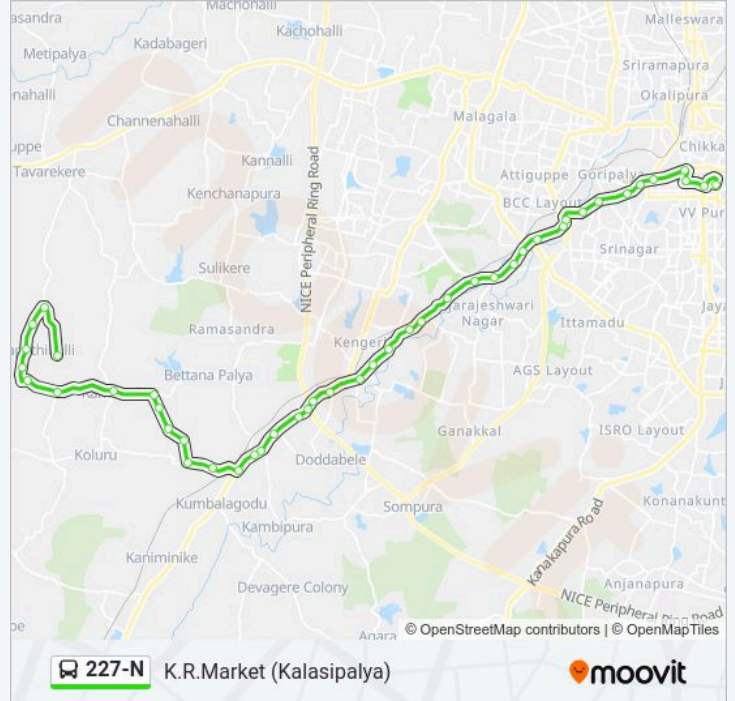

Mysore Road Metro Station

B.H.E.L.

Deepanjalinagara

Bapujinagara

New Guddadahalli

Mysore Road Toll Gate

Mysore Circle

Sirsi Circle

Vinayaka Talkies

Rayan Circle

Tippu Sulthan Palace

K.R.Market (Kalasipalya)

Direction: Punugumarahalli

45 stops

[VIEW LINE SCHEDULE](#)

K.R.Market (Kalasipalya)