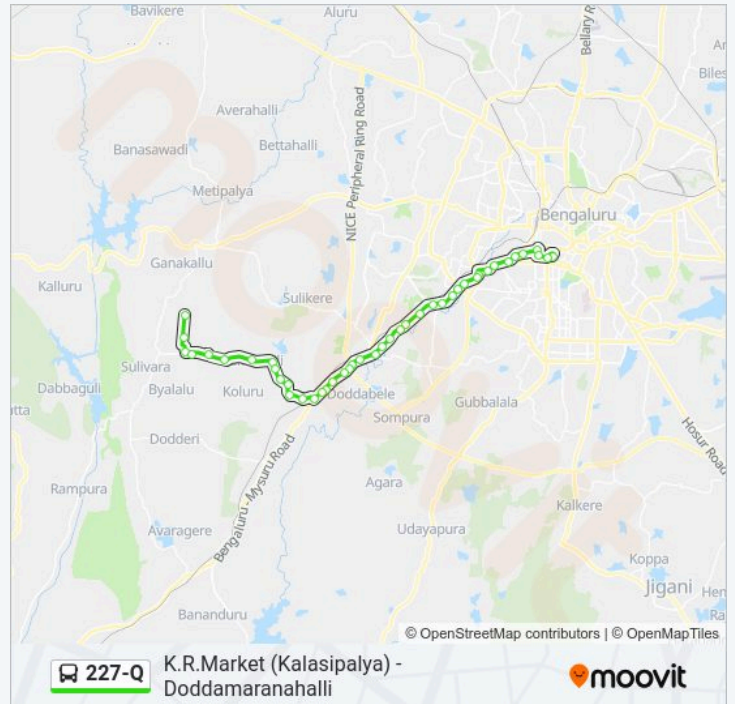

Ramohalli

Ashrama Ramohalli

Vinayakanagara Ramohalli

M.G.M.School

Bheemanakuppe Cross

Subbarayappanapalya Cross

Gerupalya

Ramohalli Cross

Juggath Pharma

Anchepalya Bidadi Road

R.R.Medical College

Basavanagara Kengeri

Kengeri Road Junction

Depot 12 Gate

I.M.A.C.India

Kengeri Police Station

Kengeri Bus Station

Mylasandra Cross

Dubasipalya Cross

R.V.College

Jayaram Das Factory

Bengaluru University Gate

Rajarajeshwari Nagara Gate

B.W.S.S.B.Quarters Nayandahalli

Nayandahalli

Mysore Road Metro Station

B.H.E.L.

Deepanjalinagara

Bapujinagara

New Guddadahalli

Mysore Road Toll Gate

Mysore Circle

227-Q bus Info

Direction: K.R.Market (Kalasipalya)

Stops: 43

Trip Duration: 68 min

Line Summary: