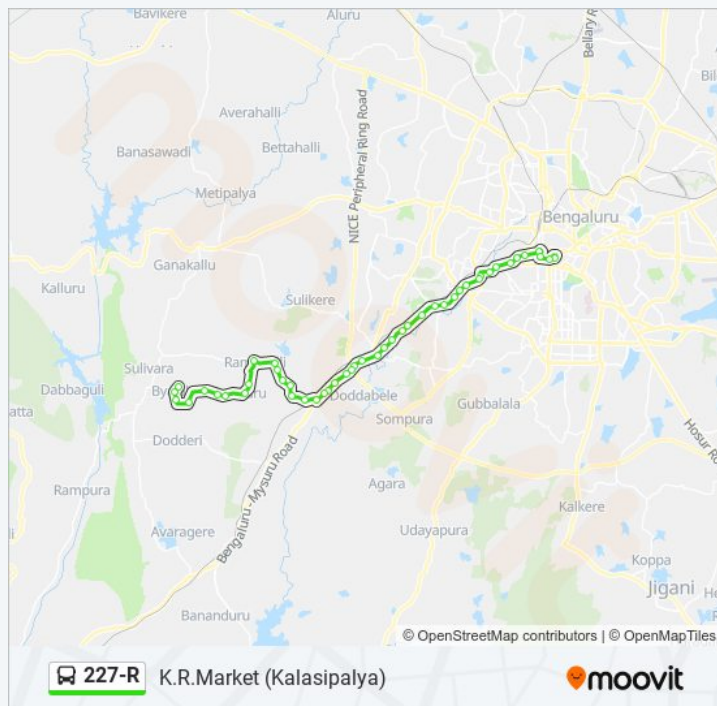

Bapujinagara

227-R bus Info**Direction:** K.R.Market (Kalasipalya)**Stops:** 46**Trip Duration:** 73 min**Line Summary:**

New Guddadahalli

Mysore Road Toll Gate

Mysore Circle

Sirsi Circle

Vinayaka Talkies

Rayan Circle