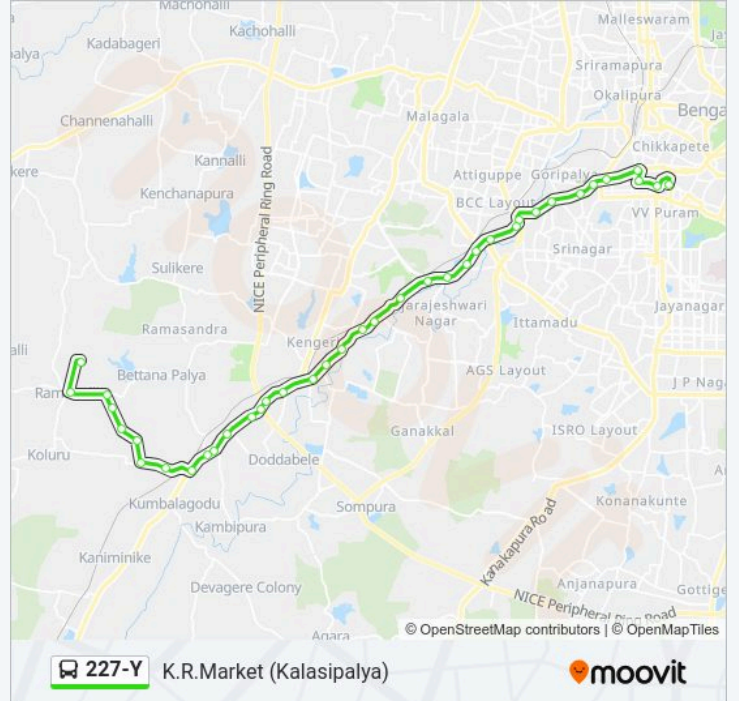

Mysore Circle

Sirsi Circle

Vinayaka Talkies

Rayan Circle

Tippu Sulthan Palace

K.R.Market (Kalasipalya)

Direction: Mukthi Naga Temple

39 stops

[VIEW LINE SCHEDULE](#)

K.R.Market (Kalasipalya)

Tippu Sulthan Palace

Rayan Circle

Water Tank Chamarajapet

Sirsi Circle

Mysore Road Toll Gate

New Guddadahalli