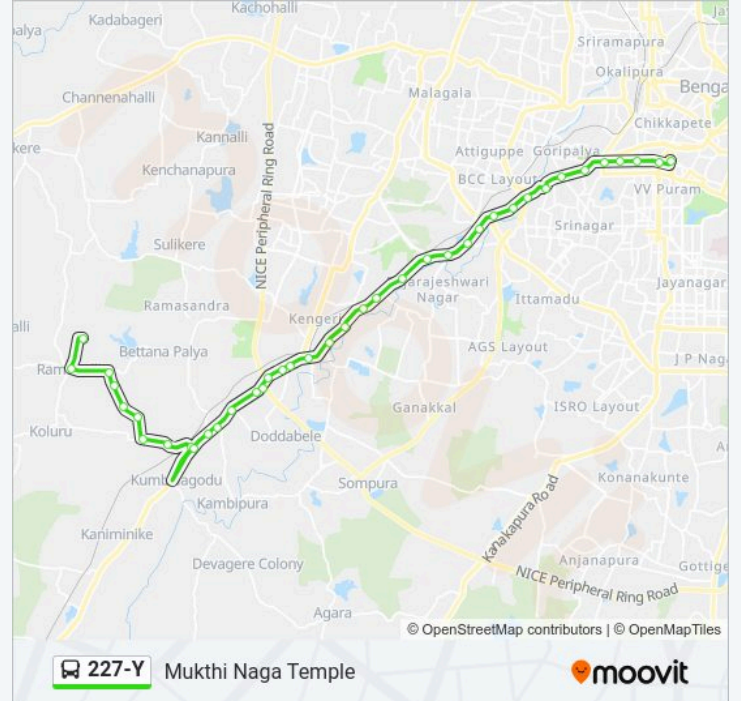

B.W.S.S.B.Quarters Nayandahalli

Rajarajeshwari Nagara Gate

Bengaluru University Gate

Jayaram Das Factory

R.V.College

Dubaspalya Cross

Mylasandra Cross

Kengeri Bus Station

Kengeri Police Station

Kengeri Metro Station

I.M.A.C.India

Depot 12 Gate

Kengeri Road Junction

Basavanagara Kengeri

R.R.Medical College

Anchepalya Bidadi Road

Juggath Pharma

Ramohalli Cross

Ramohalli Cross

Gerupalya

Subbarayappanapalya Cross

Bheemanakuppe Cross

M.G.M.School

Vinayakanagara Ramohalli

Ashrama Ramohalli

Mukthi Naga Temple Cross

Mukthi Naga Temple

227-Y bus time schedules and route maps are available in an offline PDF at moovitapp.com. Use the Moovit App to see live bus times, train schedule or subway schedule, and step-by-step directions for all public transit in Bengaluru.

© 2024 Moovit - All Rights Reserved