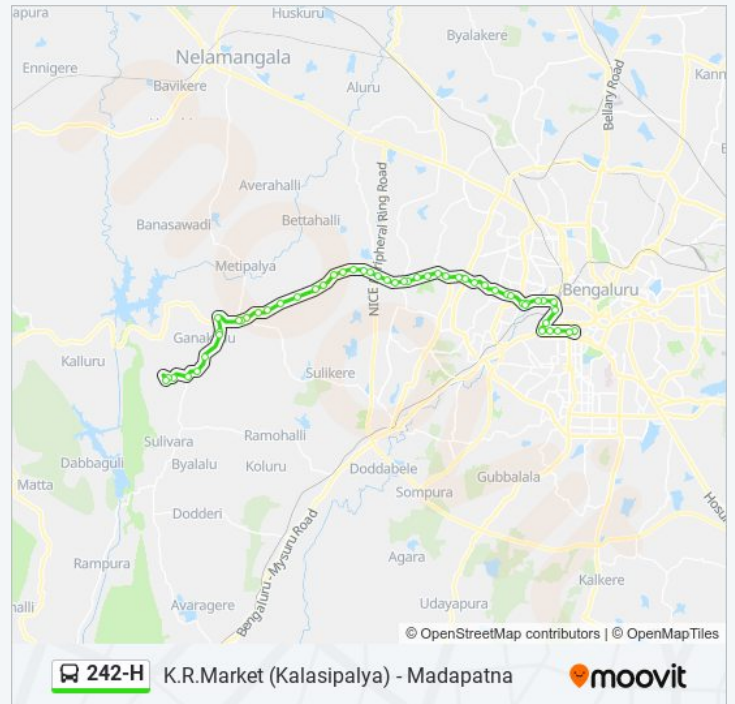

### 242-H bus Info

**Direction:** Madapatna

**Stops:** 53

**Trip Duration:** 67 min

**Line Summary:**

Forest Gate

Machohalli Gate

Kadabagere Cross