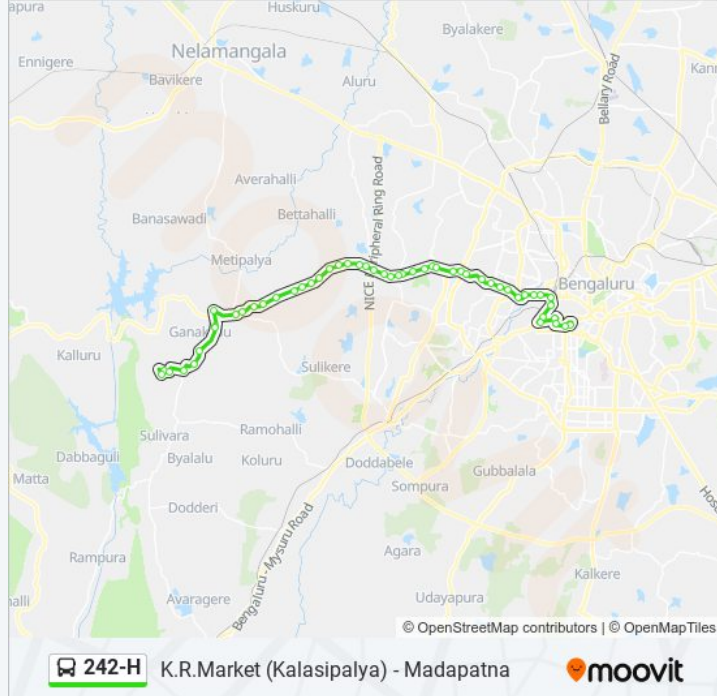

Rayan Circle

Tippu Sulthan Palace

K.R.Market (Kalasipalya)

**Direction: Madapatna**

53 stops

[VIEW LINE SCHEDULE](#)

**242-H bus Time Schedule**

Madapatna Route Timetable: