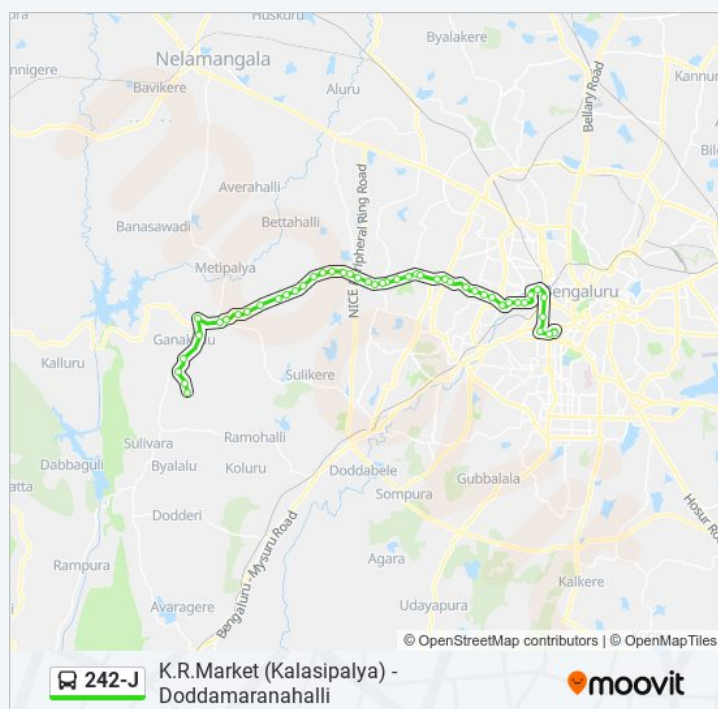

Saturday

05:20 - 08:05

242-J bus Info

Direction: K.R.Market (Kalasipalya)

Stops: 48

Trip Duration: 65 min

Line Summary:

K.H.B.Colony