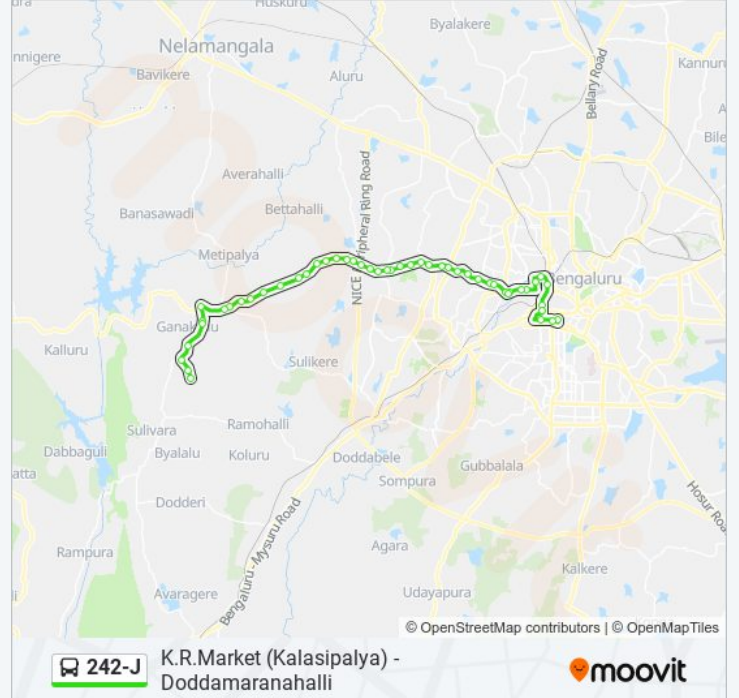

Peddapanapalya

Peddanapalya

Puradapalya Cross

Jodi Aladamara

Karekalpalya Cross

Doddamaranahalli

Direction: K.R. Market (Kalasipalya)

48 stops