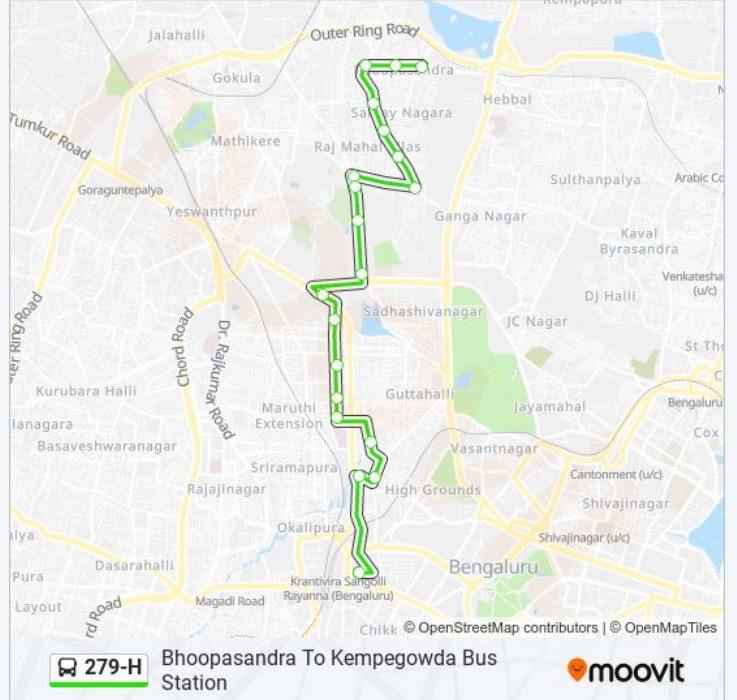

## Bhoopasandra To Kempegowda Bus Station

Get The App

The 279-H bus line Bhoopasandra To Kempegowda Bus Station has one route. For regular weekdays, their operation hours are:

(1) Kempegowda Bus Station: 15:40

### Direction: Kempegowda Bus Station

20 stops

[VIEW LINE SCHEDULE](#)

- Bhoopasandra
- Bhoopasandra Ayyappa Bakery
- Nagashettyhalli
- Nisarga Diagnostics
- Sanjayanagara
- Geddalahalli
- Ashwathnagara
- M.S.Ramaiah Hospital (80 Feet Road)
- M.S.Ramaiah Hospital
- C.P.R.I.Quarters
- Sadashivanagara Police Station
- Tata Institute - Sankey Road
- 18th Cross Malleshwaram
- 13th Cross Malleshwaram
- 8th Cross Malleshwaram
- Malleshwaram Circle
- Malleshwaram Link Road
- Sheshadripuram College
- Central (Towards K.B.S.Majestic)
- Kempegowda Bus Station

### 279-H bus Time Schedule

Kempegowda Bus Station Route Timetable:

Sunday	15:40
Monday	15:40
Tuesday	15:40
Wednesday	15:40
Thursday	15:40
Friday	15:40
Saturday	15:40

### 279-H bus Info

**Direction:** Kempegowda Bus Station

**Stops:** 20

**Trip Duration:** 30 min

**Line Summary:**

279-H bus time schedules and route maps are available in an offline PDF at [moovitapp.com](https://moovitapp.com). Use the [Moovit App](#) to see live bus times, train schedule or subway schedule, and step-by-step directions for all public transit in Bengaluru.