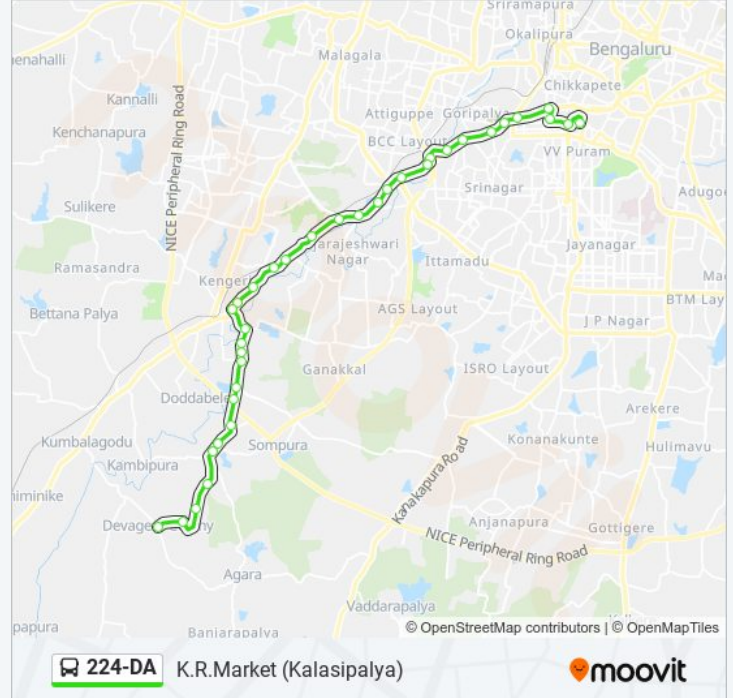

224-DA

Devagere

Get The App

The 224-DA bus line (Devagere) has 2 routes. For regular weekdays, their operation hours are:

(1) Devagere: 09:30 - 13:55(2) K.R.Market (Kalasipalya): 08:15 - 12:40

Use the Moovit App to find the closest 224-DA bus station near you and find out when is the next 224-DA bus arriving.

Mysore Road Toll Gate

Mysore Circle

Sirsi Circle

Vinayaka Talkies

Rayan Circle

Tippu Sulthan Palace

K.R.Market (Kalasipalya)

224-DA bus time schedules and route maps are available in an offline PDF at [moovitapp.com](https://moovitapp.com). Use the [Moovit App](#) to see live bus times, train schedule or subway schedule, and step-by-step directions for all public transit in Bengaluru.