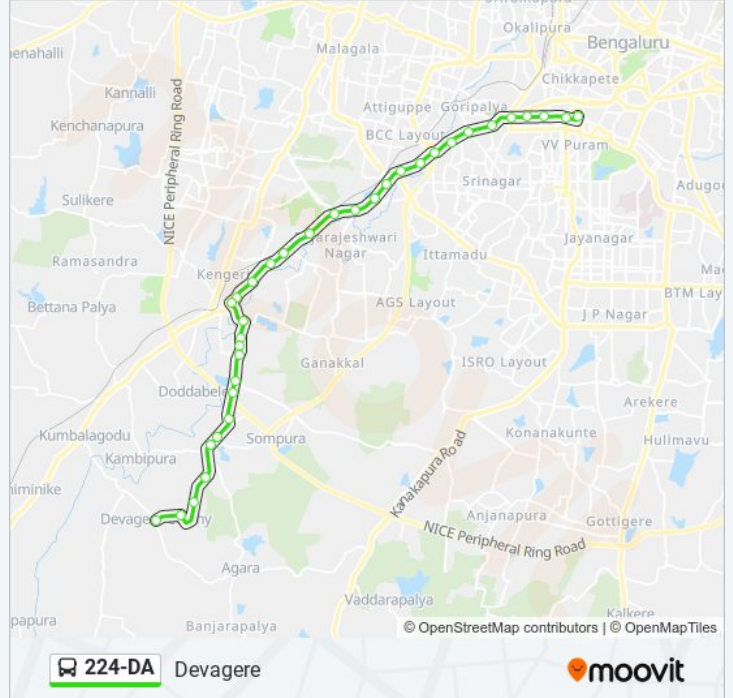

Kodipalya

Vishwa Venkateshwara International School

Sridhara Gudda

Konasandra Cross

Konasandra

Hemmigepura

H Gollahalli Cross

H Gollahalli

Kuvempu Nagara

Anepalya

Doddypalya

Devagere

Direction: K.R.Market (Kalasipalya)

35 stops

[VIEW LINE SCHEDULE](#)

Devagere

Doddypalya

Anepalya

Kuvempu Nagara

H Gollahalli

H Gollahalli Cross

Hemmigepura

Konasandra

Konasandra Cross

Sridhara Gudda

Vishwa Venkateshwara International School

Kodipalya

Junction Of Gollahallii Road

Kengeri

Kengeri Bus Station

Mylasandra Cross

Dubasipalya Cross

224-DA bus Time Schedule

K.R.Market (Kalasipalya) Route Timetable:

Sunday	08:15 - 12:40
Monday	08:15 - 12:40
Tuesday	08:15 - 12:40
Wednesday	08:15 - 12:40
Thursday	08:15 - 12:40
Friday	08:15 - 12:40
Saturday	08:15 - 12:40

224-DA bus Info

Direction: K.R.Market (Kalasipalya)

Stops: 35

Trip Duration: 50 min

Line Summary: