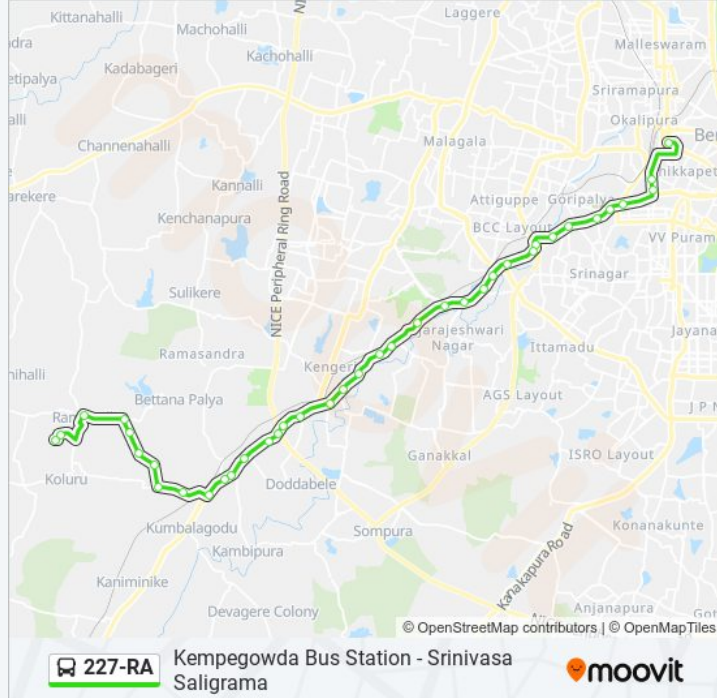

Use the Moovit App to find the closest 227-RA bus station near you and find out when is the next 227-RA bus arriving.

Direction: Kempegowda Bus Station

38 stops

[VIEW LINE SCHEDULE](#)

Srinivasa Saligrama
Rajarajeshwari Residency
Ramohalli
Ashrama Ramohalli
Vinayakanagara Ramohalli
M.G.M.School
Bheemanakuppe Cross
Subbarayappanapalya Cross
Gerupalya
Ramohalli Cross
Juggath Pharma
Anchepalya Bidadi Road
R.R.Medical College
Basavanagara Kengeri
Kengeri Road Junction
Depot 12 Gate
I.M.A.C.India
Kengeri Police Station
Kengeri Bus Station
Mylasandra Cross
Dubasipalya Cross

227-RA bus Info

Direction: Kempegowda Bus Station

Stops: 38

Trip Duration: 57 min

Line Summary:

R. V.College

Jayaram Das Factory

Bengaluru University Gate

Mysore Road Toll Gate

Mysore Circle

Sirsi Circle

Binny Mill

Boys Hostel

Kempegowda Bus Station

Direction: Srinivasa Saligrama

41 stops

[VIEW LINE SCHEDULE](#)

Kempegowda Bus Station

Super Talkies (Cottonpet Hospital)

Rayan Circle

Rayan Circle

Water Tank Chamarajapet

Sirsi Circle

Mysore Road Toll Gate