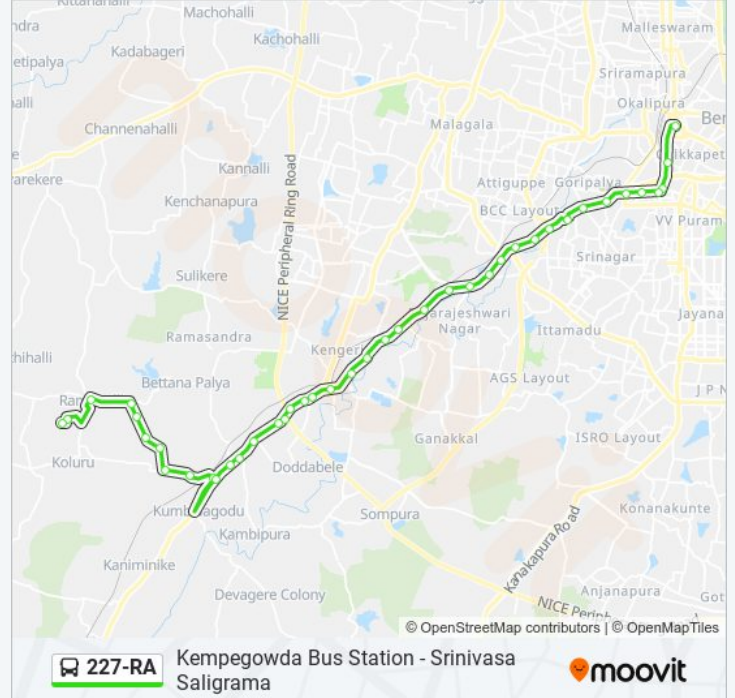

Nayandahalli

B.W.S.S.B.Quarters Nayandahalli

Rajarajeshwari Nagara Gate

Bengaluru University Gate

Jayaram Das Factory

R.V.College

Dubasipalya Cross

Mylasandra Cross

Kengeri Bus Station

Kengeri Police Station

Kengeri Metro Station

I.M.A.C.India

Depot 12 Gate

Kengeri Road Junction

Basavanagara Kengeri

R.R.Medical College

Anchepalya Bidadi Road

Juggath Pharma

Ramohalli Cross

Ramohalli Cross

Gerupalya

Subbarayappanapalya Cross

Bheemanakuppe Cross

M.G.M.School

Vinayakanagara Ramohalli

Ashrama Ramohalli

Ramohalli

Rajarajeshwari Residency

Srinivasa Saligrama

227-RA bus time schedules and route maps are available in an offline PDF at moovitapp.com. Use the Moovit App to see live bus times, train schedule or subway schedule, and step-by-step directions for all public transit in Bengaluru.

© 2024 Moovit - All Rights Reserved